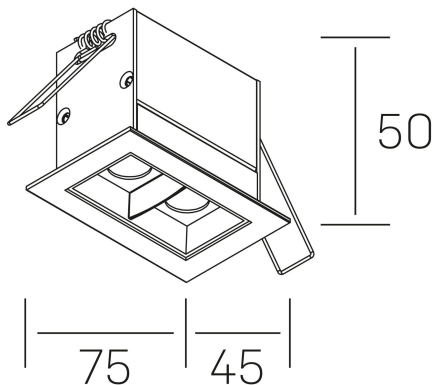

nses
K51300.02.RF.WH-BK.30.ST.9.27.PU

GENERAL DETAILS

INSTALLATION	recessed with frame
FINISHES ALUMINIUM	Black-White
LIGHT DIRECTION	Fixed
BEAM ANGLE	30°
INT/EXT IP DEGREE	IP20/23
MATERIAL	Aluminum
IK DEGREE	IK 6
UTILIZATION	Indoor
WARRANTY	3 years

ELECTRICAL DETAILS

LAMP	LED
POWER	4 W
COLOUR TEMPERATURE	2700K
LUMINOUS FLUX	335 Lm
EFFICACY DIMMING	67 Lm/W
DIMABLE	Push
DRIVER	Remote
CLASS PROTECTION	II
COLOUR RENDERING INDEX	CRI>90
VOLTAGE	220-240 V
FRECUENCIA	50-60 Hz
CURRENT INTENSITY	700 mA
LIFE TIME	35.000 h

GENERAL DIMENSIONS

DIMENSIONS	75×45 mm
CUT OUT	68×37 mm
DIMENSIONES DE EMBALAJE	115 × 85 × 80 mm
PESO NETO	18

*Please might expect a max.15% figure reduction in finishes other than white