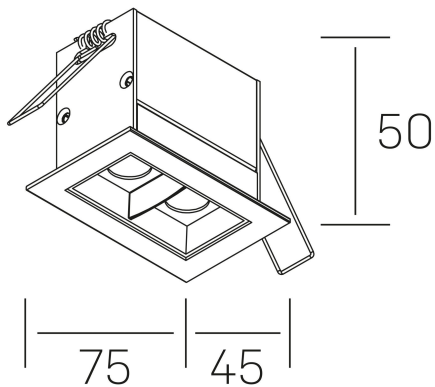

nses
K51300.02.RF.WH-BK.30.ST.9.27

GENERAL DETAILS

INSTALLATION	recessed with frame
FINISHES ALUMINIUM	Black-White
LIGHT DIRECTION	Fixed
BEAM ANGLE	30°
INT/EXT IP DEGREE	IP20/23
MATERIAL	Aluminum
IK DEGREE	IK 6
UTILIZATION	Indoor
WARRANTY	3 years

ELECTRICAL DETAILS

LAMP	LED
POWER	4 W
COLOUR TEMPERATURE	2700K
LUMINOUS FLUX	335 Lm
EFFICACY DIMMING	67 Lm/W
DIMABLE	No Dim
DRIVER	Remote
CLASS PROTECTION	II
COLOUR RENDERING INDEX	CRI>90
VOLTAGE	220-240 V
FRECUENCIA	50-60 Hz
CURRENT INTENSITY	700 mA
LIFE TIME	35.000 h

GENERAL DIMENSIONS

DIMENSIONS	75×45 mm
CUT OUT	68×37 mm
DIMENSIONES DE EMBALAJE	115 × 85 × 80 mm
PESO NETO	18

*Please might expect a max.15% figure reduction in finishes other than white