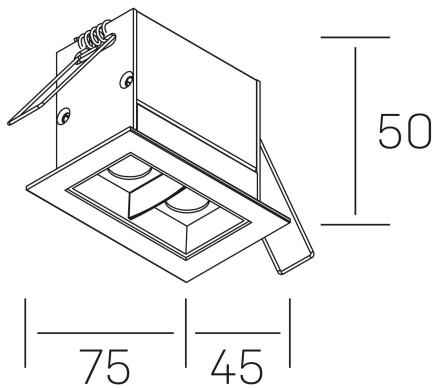

nses
K51300.02.RF.WH-BK.15.ST.9.40.DA

GENERAL DETAILS

INSTALLATION	recessed with frame
FINISHES ALUMINIUM	Black-White
LIGHT DIRECTION	Fixed
BEAM ANGLE	15°
INT/EXT IP DEGREE	IP20/23
MATERIAL	Aluminum
IK DEGREE	IK 6
UTILIZATION	Indoor
WARRANTY	3 years

GENERAL DIMENSIONS

DIMENSIONS	75×45 mm
CUT OUT	68×37 mm
DIMENSIONES DE EMBALAJE	115 × 85 × 80 mm
PESO NETO	18

*Please might expect a max.15% figure reduction in finishes other than white