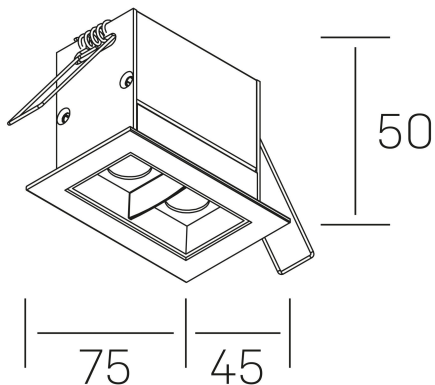

nses
K51300.02.RF.WH-BK.15.ST.9.30.DA

GENERAL DETAILS

INSTALLATION	recessed with frame
FINISHES ALUMINIUM	Black-White
LIGHT DIRECTION	Fixed
BEAM ANGLE	15°
INT/EXT IP DEGREE	IP20/23
MATERIAL	Aluminum
IK DEGREE	IK 6
UTILIZATION	Indoor
WARRANTY	3 years

ELECTRICAL DETAILS

LAMP	LED
POWER	4 W
COLOUR TEMPERATURE	3000K
LUMINOUS FLUX	345 Lm
EFFICACY DIMMING	69 Lm/W
DIMABLE	DALI
DRIVER	Remote
CLASS PROTECTION	II
COLOUR RENDERING INDEX	CRI>90
VOLTAGE	220-240 V
FRECUENCIA	50-60 Hz
CURRENT INTENSITY	700 mA
LIFE TIME	50.000 h

GENERAL DIMENSIONS

DIMENSIONS	75×45 mm
CUT OUT	68×37 mm
DIMENSIONES DE EMBALAJE	115 × 85 × 80 mm
PESO NETO	18

*Please might expect a max.15% figure reduction in finishes other than white