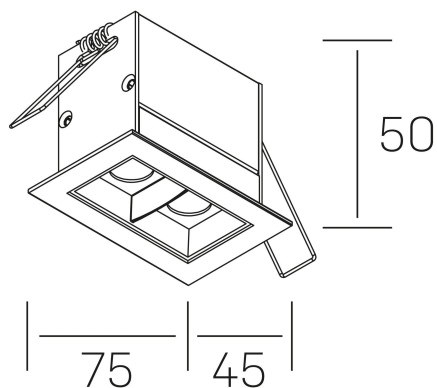

#### GENERAL DETAILS

INSTALLATION	recessed with frame
FINISHES ALUMINIUM	Black-White
LIGHT DIRECTION	Fixed
BEAM ANGLE	15°
INT/EXT IP DEGREE	IP20/23
MATERIAL	Aluminum
IK DEGREE	IK 6
UTILIZATION	Indoor
WARRANTY	3 years

#### GENERAL DIMENSIONS

DIMENSIONS	75x45 mm
CUT OUT	68x37 mm
DIMENSIONES DE EMBALAJE	115 x 85 x 80 mm
PESO NETO	18

\*Please might expect a max.15% figure reduction in finishes other than white