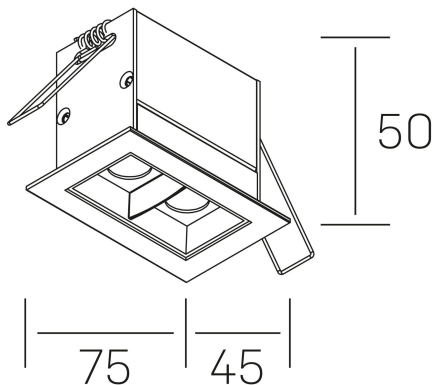

nses
K51300.02.RF.WH-BK.15.ST.9.30

GENERAL DETAILS

INSTALLATION	recessed with frame
FINISHES ALUMINIUM	Black-White
LIGHT DIRECTION	Fixed
BEAM ANGLE	15°
INT/EXT IP DEGREE	IP20/23
MATERIAL	Aluminum
IK DEGREE	IK 6
UTILIZATION	Indoor
WARRANTY	5 years

ELECTRICAL DETAILS

LAMP	LED
POWER	4 W
COLOUR TEMPERATURE	3000K
LUMINOUS FLUX	345 Lm
EFFICACY DIMMING	69 Lm/W
DIMABLE	No Dim
DRIVER	Remote
CLASS PROTECTION	II
COLOUR RENDERING INDEX	CRI>90
VOLTAGE	220-240 V
CURRENT INTENSITY	700 mA
LIFE TIME	50.000 h

GENERAL DIMENSIONS

DIMENSIONS	.02 (75x45mm)
CUT OUT	68x37 mm
DIMENSIONES DE EMBALAJE	115 × 85 × 80 mm
PESO NETO	18

*Please might expect a max.15% figure reduction in finishes other than white