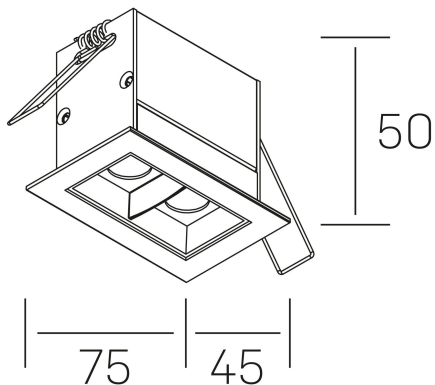

nses
K51300.02.RF.WH-BK.15.ST.9.30

GENERAL DETAILS

INSTALLATION	recessed with frame
FINISHES ALUMINIUM	Black-White
LIGHT DIRECTION	Fixed
BEAM ANGLE	15°
INT/EXT IP DEGREE	IP20/23
MATERIAL	Aluminum
IK DEGREE	IK 6
UTILIZATION	Indoor
WARRANTY	3 years

ELECTRICAL DETAILS

LAMP	LED
POWER	4 W
COLOUR TEMPERATURE	3000K
LUMINOUS FLUX	345 Lm
EFFICACY DIMMING	69 Lm/W
DIMABLE	No Dim
DRIVER	Remote
CLASS PROTECTION	II
COLOUR RENDERING INDEX	CRI>90
VOLTAGE	220-240 V
FRECUENCIA	50-60 Hz
CURRENT INTENSITY	700 mA
LIFE TIME	35.000 h

GENERAL DIMENSIONS

DIMENSIONS	75×45 mm
CUT OUT	68×37 mm
DIMENSIONES DE EMBALAJE	115 × 85 × 80 mm
PESO NETO	18

*Please might expect a max.15% figure reduction in finishes other than white