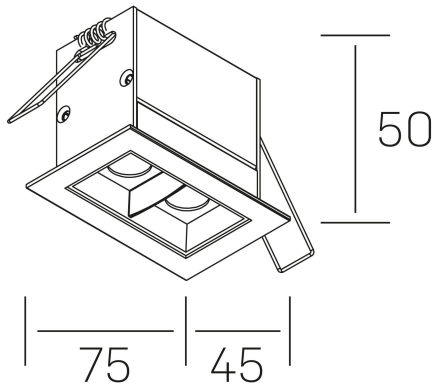

nses
K51300.02.RF.WH-BK.15.ST.9.27.PU

GENERAL DETAILS

INSTALLATION	recessed with frame
FINISHES ALUMINIUM	Black-White
LIGHT DIRECTION	Fixed
BEAM ANGLE	15°
INT/EXT IP DEGREE	IP20/23
MATERIAL	Aluminum
IK DEGREE	IK 6
UTILIZATION	Indoor
WARRANTY	3 years

ELECTRICAL DETAILS

LAMP	LED
POWER	4 W
COLOUR TEMPERATURE	2700K
LUMINOUS FLUX	335 Lm
EFFICACY DIMMING	67 Lm/W
DIMABLE	Push
DRIVER	Remote
CLASS PROTECTION	II
COLOUR RENDERING INDEX	CRI>90
VOLTAGE	220-240 V
FRECUENCIA	50-60 Hz
CURRENT INTENSITY	700 mA
LIFE TIME	35.000 h

GENERAL DIMENSIONS

DIMENSIONS	75×45 mm
CUT OUT	68×37 mm
DIMENSIONES DE EMBALAJE	115 × 85 × 80 mm
PESO NETO	18

*Please might expect a max.15% figure reduction in finishes other than white