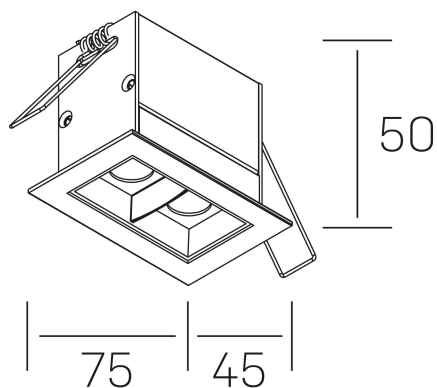

## GENERAL DETAILS

INSTALLATION	recessed with frame
FINISHES ALUMINIUM	Black-White
LIGHT DIRECTION	Fixed
BEAM ANGLE	15°
INT/EXT IP DEGREE	IP20/23
MATERIAL	Aluminum
IK DEGREE	IK 6
UTILIZATION	Indoor
WARRANTY	5 years

## GENERAL DIMENSIONS

DIMENSIONS	.02 (75x45mm)
CUT OUT	68x37 mm
DIMENSIONES DE EMBALAJE	115 × 85 × 80 mm
PESO NETO	18

\*Please might expect a max.15% figure reduction in finishes other than white