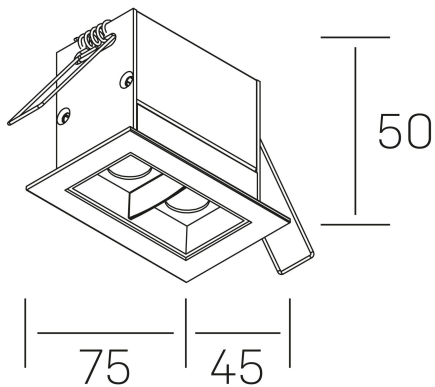

nses
K51300.02.RF.BK-BK.45.ST.9.40.DA

GENERAL DETAILS

INSTALLATION	recessed with frame
FINISHES ALUMINIUM	Black-Black
LIGHT DIRECTION	Fixed
BEAM ANGLE	45°
INT/EXT IP DEGREE	IP20/23
MATERIAL	Aluminum
IK DEGREE	IK 6
UTILIZATION	Indoor
WARRANTY	3 years

ELECTRICAL DETAILS

LAMP	LED
POWER	4 W
COLOUR TEMPERATURE	4000K
LUMINOUS FLUX	355 Lm
EFFICACY DIMMING	71 Lm/W
DIMABLE	DALI
DRIVER	Remote
CLASS PROTECTION	II
COLOUR RENDERING INDEX	CRI>90
VOLTAGE	220-240 V
FRECUENCIA	50-60 Hz
CURRENT INTENSITY	700 mA
LIFE TIME	50.000 h

GENERAL DIMENSIONS

DIMENSIONS	75×45 mm
CUT OUT	68×37 mm
DIMENSIONES DE EMBALAJE	115 × 85 × 80 mm
PESO NETO	18

*Please might expect a max.15% figure reduction in finishes other than white