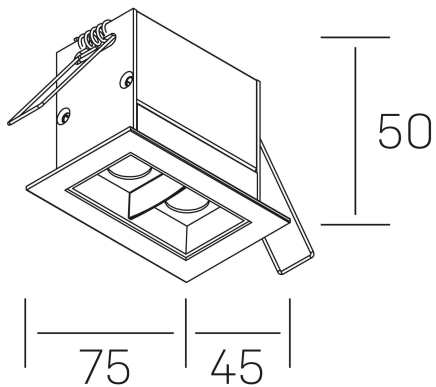

nses
K51300.02.RF.BK-BK.45.ST.9.40.D1

GENERAL DETAILS

INSTALLATION	recessed with frame
FINISHES ALUMINIUM	Black-Black
LIGHT DIRECTION	Fixed
BEAM ANGLE	45°
INT/EXT IP DEGREE	IP20/23
MATERIAL	Aluminum
IK DEGREE	IK 6
UTILIZATION	Indoor
WARRANTY	3 years

ELECTRICAL DETAILS

LAMP	LED
POWER	4 W
COLOUR TEMPERATURE	4000K
LUMINOUS FLUX	355 Lm
EFFICACY DIMMING	71 Lm/W
DIMABLE	1.10v
DRIVER	Remote
CLASS PROTECTION	II
COLOUR RENDERING INDEX	CRI>90
VOLTAGE	220-240 V
FRECUENCIA	50-60 Hz
CURRENT INTENSITY	700 mA
LIFE TIME	35.000 h

GENERAL DIMENSIONS

DIMENSIONS	75x45 mm
CUT OUT	68x37 mm
DIMENSIONES DE EMBALAJE	115 x 85 x 80 mm
PESO NETO	18

*Please might expect a max.15% figure reduction in finishes other than white