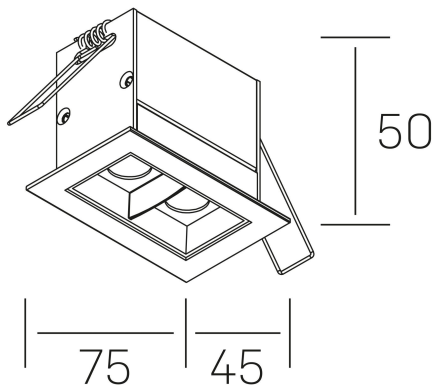

nses
K51300.02.RF.BK-BK.45.ST.9.40.D1

GENERAL DETAILS

INSTALLATION	recessed with frame
FINISHES ALUMINIUM	Black-Black
LIGHT DIRECTION	Fixed
BEAM ANGLE	45°
INT/EXT IP DEGREE	IP20/23
MATERIAL	Aluminum
IK DEGREE	IK 6
UTILIZATION	Indoor
WARRANTY	5 years

ELECTRICAL DETAILS

LAMP	LED
POWER	4 W
COLOUR TEMPERATURE	4000K
LUMINOUS FLUX	355 Lm
EFFICACY DIMMING	71 Lm/W
DIMABLE	1.10v
DRIVER	Remote
CLASS PROTECTION	II
COLOUR RENDERING INDEX	CRI>90
VOLTAGE	220-240 V
CURRENT INTENSITY	700 mA
LIFE TIME	50.000 h

GENERAL DIMENSIONS

DIMENSIONS	.02 (75x45mm)
CUT OUT	68x37 mm
DIMENSIONES DE EMBALAJE	115 × 85 × 80 mm
PESO NETO	18

*Please might expect a max.15% figure reduction in finishes other than white