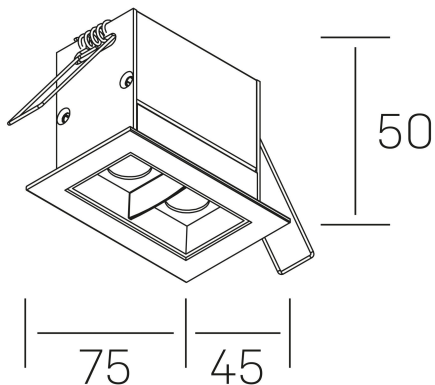

nses
K51300.02.RF.BK-BK.45.ST.9.30.PU

GENERAL DETAILS

INSTALLATION	recessed with frame
FINISHES ALUMINIUM	Black-Black
LIGHT DIRECTION	Fixed
BEAM ANGLE	45°
INT/EXT IP DEGREE	IP20/23
MATERIAL	Aluminum
IK DEGREE	IK 6
UTILIZATION	Indoor
WARRANTY	3 years

ELECTRICAL DETAILS

LAMP	LED
POWER	4 W
COLOUR TEMPERATURE	3000K
LUMINOUS FLUX	345 Lm
EFFICACY DIMMING	69 Lm/W
DIMABLE	Push
DRIVER	Remote
CLASS PROTECTION	II
COLOUR RENDERING INDEX	CRI>90
VOLTAGE	220-240 V
FRECUENCIA	50-60 Hz
CURRENT INTENSITY	700 mA
LIFE TIME	50.000 h

GENERAL DIMENSIONS

DIMENSIONS	75×45 mm
CUT OUT	68×37 mm
DIMENSIONES DE EMBALAJE	115 × 85 × 80 mm
PESO NETO	18

*Please might expect a max.15% figure reduction in finishes other than white