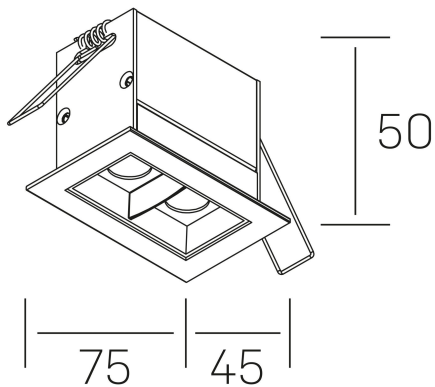

nses
K51300.02.RF.BK-BK.45.ST.9.30.DA

GENERAL DETAILS

INSTALLATION	recessed with frame
FINISHES ALUMINIUM	Black-Black
LIGHT DIRECTION	Fixed
BEAM ANGLE	45°
INT/EXT IP DEGREE	IP20/23
MATERIAL	Aluminum
IK DEGREE	IK 6
UTILIZATION	Indoor
WARRANTY	3 years

ELECTRICAL DETAILS

LAMP	LED
POWER	4 W
COLOUR TEMPERATURE	3000K
LUMINOUS FLUX	345 Lm
EFFICACY DIMMING	69 Lm/W
DIMABLE	DALI
DRIVER	Remote
CLASS PROTECTION	II
COLOUR RENDERING INDEX	CRI>90
VOLTAGE	220-240 V
FRECUENCIA	50-60 Hz
CURRENT INTENSITY	700 mA
LIFE TIME	50.000 h

GENERAL DIMENSIONS

DIMENSIONS	75x45 mm
CUT OUT	68x37 mm
DIMENSIONES DE EMBALAJE	115 x 85 x 80 mm
PESO NETO	18

*Please might expect a max.15% figure reduction in finishes other than white