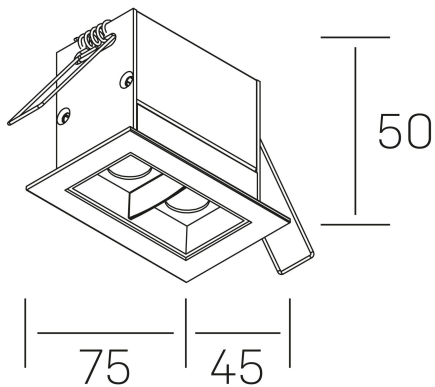

nses
K51300.02.RF.BK-BK.45.ST.9.30.D1

GENERAL DETAILS

INSTALLATION	recessed with frame
FINISHES ALUMINIUM	Black-Black
LIGHT DIRECTION	Fixed
BEAM ANGLE	45°
INT/EXT IP DEGREE	IP20/23
MATERIAL	Aluminum
IK DEGREE	IK 6
UTILIZATION	Indoor
WARRANTY	3 years

ELECTRICAL DETAILS

LAMP	LED
POWER	4 W
COLOUR TEMPERATURE	3000K
LUMINOUS FLUX	345 Lm
EFFICACY DIMMING	69 Lm/W
DIMABLE	1.10v
DRIVER	Remote
CLASS PROTECTION	II
COLOUR RENDERING INDEX	CRI>90
VOLTAGE	220-240 V
FRECUENCIA	50-60 Hz
CURRENT INTENSITY	700 mA
LIFE TIME	35.000 h

GENERAL DIMENSIONS

DIMENSIONS	75x45 mm
CUT OUT	68x37 mm
DIMENSIONES DE EMBALAJE	115 x 85 x 80 mm
PESO NETO	18

*Please might expect a max.15% figure reduction in finishes other than white