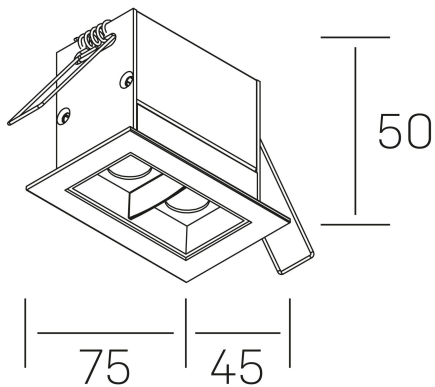

## GENERAL DETAILS

INSTALLATION	recessed with frame
FINISHES ALUMINIUM	Black-Black
LIGHT DIRECTION	Fixed
BEAM ANGLE	45°
INT/EXT IP DEGREE	IP20/23
MATERIAL	Aluminum
IK DEGREE	IK 6
UTILIZATION	Indoor
WARRANTY	3 years

## GENERAL DIMENSIONS

DIMENSIONS	75×45 mm
CUT OUT	68×37 mm
DIMENSIONES DE EMBALAJE	115 × 85 × 80 mm
PESO NETO	18

\*Please might expect a max.15% figure reduction in finishes other than white