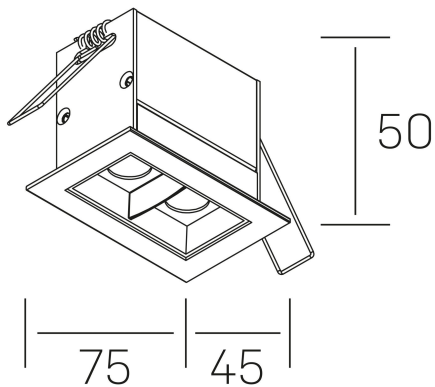

nses
K51300.02.RF.BK-BK.45.ST.9.27.DA

GENERAL DETAILS

INSTALLATION	recessed with frame
FINISHES ALUMINIUM	Black-Black
LIGHT DIRECTION	Fixed
BEAM ANGLE	45°
INT/EXT IP DEGREE	IP20/23
MATERIAL	Aluminum
IK DEGREE	IK 6
UTILIZATION	Indoor
WARRANTY	3 years

ELECTRICAL DETAILS

LAMP	LED
POWER	4 W
COLOUR TEMPERATURE	2700K
LUMINOUS FLUX	335 Lm
EFFICACY DIMMING	67 Lm/W
DIMABLE	DALI
DRIVER	Remote
CLASS PROTECTION	II
COLOUR RENDERING INDEX	CRI>90
VOLTAGE	220-240 V
FRECUENCIA	50-60 Hz
CURRENT INTENSITY	700 mA
LIFE TIME	50.000 h

GENERAL DIMENSIONS

DIMENSIONS	75x45 mm
CUT OUT	68x37 mm
DIMENSIONES DE EMBALAJE	115 x 85 x 80 mm
PESO NETO	18

*Please might expect a max.15% figure reduction in finishes other than white