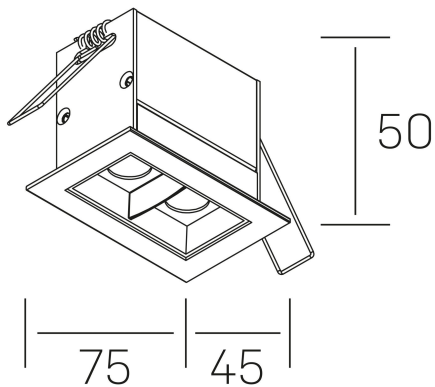

nses
K51300.02.RF.BK-BK.45.ST.9.27.D1

GENERAL DETAILS

INSTALLATION	recessed with frame
FINISHES ALUMINIUM	Black-Black
LIGHT DIRECTION	Fixed
BEAM ANGLE	45°
INT/EXT IP DEGREE	IP20/23
MATERIAL	Aluminum
IK DEGREE	IK 6
UTILIZATION	Indoor
WARRANTY	3 years

ELECTRICAL DETAILS

LAMP	LED
POWER	4 W
COLOUR TEMPERATURE	2700K
LUMINOUS FLUX	335 Lm
EFFICACY DIMMING	67 Lm/W
DIMABLE	1.10v
DRIVER	Remote
CLASS PROTECTION	II
COLOUR RENDERING INDEX	CRI>90
VOLTAGE	220-240 V
FRECUENCIA	50-60 Hz
CURRENT INTENSITY	700 mA
LIFE TIME	35.000 h

GENERAL DIMENSIONS

DIMENSIONS	75x45 mm
CUT OUT	68x37 mm
DIMENSIONES DE EMBALAJE	115 x 85 x 80 mm
PESO NETO	18

*Please might expect a max.15% figure reduction in finishes other than white