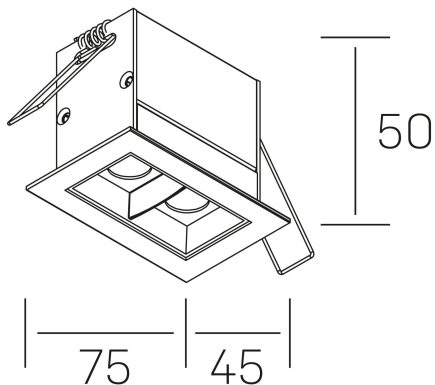

nses
K51300.02.RF.BK-BK.45.ST.9.27

GENERAL DETAILS

INSTALLATION	recessed with frame
FINISHES ALUMINIUM	Black-Black
LIGHT DIRECTION	Fixed
BEAM ANGLE	45°
INT/EXT IP DEGREE	IP20/23
MATERIAL	Aluminum
IK DEGREE	IK 6
UTILIZATION	Indoor
WARRANTY	3 years

ELECTRICAL DETAILS

LAMP	LED
POWER	4 W
COLOUR TEMPERATURE	2700K
LUMINOUS FLUX	335 Lm
EFFICACY DIMMING	67 Lm/W
DIMABLE	No Dim
DRIVER	Remote
CLASS PROTECTION	II
COLOUR RENDERING INDEX	CRI>90
VOLTAGE	220-240 V
FRECUENCIA	50-60 Hz
CURRENT INTENSITY	700 mA
LIFE TIME	50.000 h

GENERAL DIMENSIONS

DIMENSIONS	75x45 mm
CUT OUT	68x37 mm
DIMENSIONES DE EMBALAJE	115 x 85 x 80 mm
PESO NETO	18

*Please might expect a max.15% figure reduction in finishes other than white