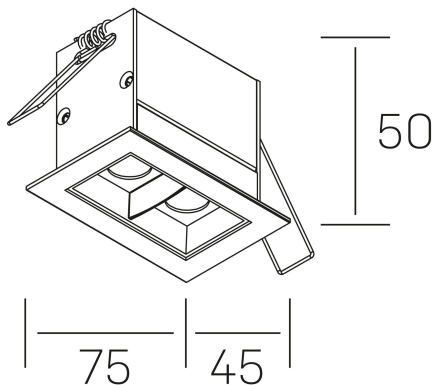

#### GENERAL DETAILS

INSTALLATION	recessed with frame
FINISHES ALUMINIUM	Black-Black
LIGHT DIRECTION	Fixed
BEAM ANGLE	45°
INT/EXT IP DEGREE	IP20/23
MATERIAL	Aluminum
IK DEGREE	IK 6
UTILIZATION	Indoor
WARRANTY	3 years

#### GENERAL DIMENSIONS

DIMENSIONS	75x45 mm
CUT OUT	68x37 mm
DIMENSIONES DE EMBALAJE	115 x 85 x 80 mm
PESO NETO	18

\*Please might expect a max.15% figure reduction in finishes other than white