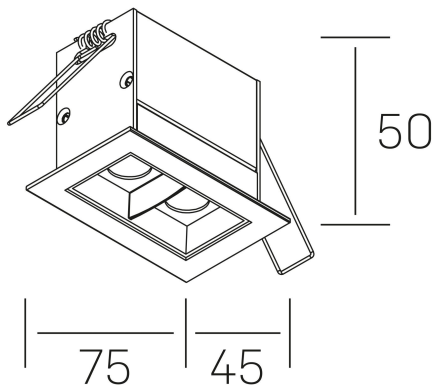

nses
K51300.02.RF.BK-BK.30.ST.9.40.DA

GENERAL DETAILS

INSTALLATION	recessed with frame
FINISHES ALUMINIUM	Black-Black
LIGHT DIRECTION	Fixed
BEAM ANGLE	30°
INT/EXT IP DEGREE	IP20/23
MATERIAL	Aluminum
IK DEGREE	IK 6
UTILIZATION	Indoor
WARRANTY	3 years

ELECTRICAL DETAILS

LAMP	LED
POWER	4 W
COLOUR TEMPERATURE	4000K
LUMINOUS FLUX	355 Lm
EFFICACY DIMMING	71 Lm/W
DIMABLE	DALI
DRIVER	Remote
CLASS PROTECTION	II
COLOUR RENDERING INDEX	CRI>90
VOLTAGE	220-240 V
FRECUENCIA	50-60 Hz
CURRENT INTENSITY	700 mA
LIFE TIME	50.000 h

GENERAL DIMENSIONS

DIMENSIONS	75×45 mm
CUT OUT	68×37 mm
DIMENSIONES DE EMBALAJE	115 × 85 × 80 mm
PESO NETO	18

*Please might expect a max.15% figure reduction in finishes other than white