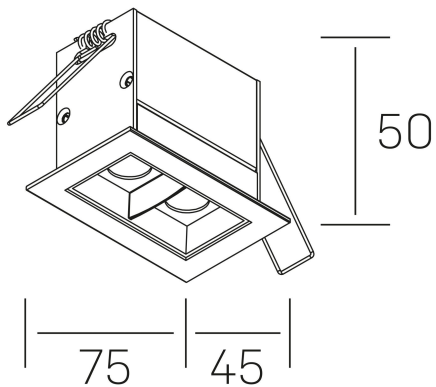

nses
K51300.02.RF.BK-BK.30.ST.9.30.DA

GENERAL DETAILS

INSTALLATION	recessed with frame
FINISHES ALUMINIUM	Black-Black
LIGHT DIRECTION	Fixed
BEAM ANGLE	30°
INT/EXT IP DEGREE	IP20/23
MATERIAL	Aluminum
IK DEGREE	IK 6
UTILIZATION	Indoor
WARRANTY	3 years

ELECTRICAL DETAILS

LAMP	LED
POWER	4 W
COLOUR TEMPERATURE	3000K
LUMINOUS FLUX	345 Lm
EFFICACY DIMMING	69 Lm/W
DIMABLE	DALI
DRIVER	Remote
CLASS PROTECTION	II
COLOUR RENDERING INDEX	CRI>90
VOLTAGE	220-240 V
FRECUENCIA	50-60 Hz
CURRENT INTENSITY	700 mA
LIFE TIME	35.000 h

GENERAL DIMENSIONS

DIMENSIONS	75x45 mm
CUT OUT	68x37 mm
DIMENSIONES DE EMBALAJE	115 x 85 x 80 mm
PESO NETO	18

*Please might expect a max.15% figure reduction in finishes other than white