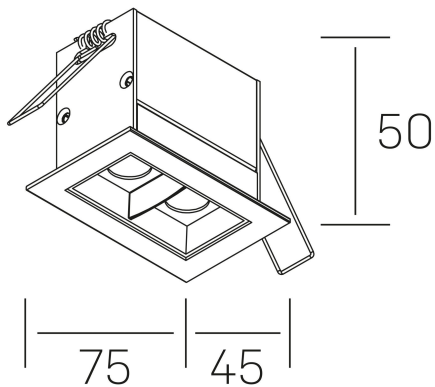

#### GENERAL DETAILS

INSTALLATION	recessed with frame
FINISHES ALUMINIUM	Black-Black
LIGHT DIRECTION	Fixed
BEAM ANGLE	30°
INT/EXT IP DEGREE	IP20/23
MATERIAL	Aluminum
IK DEGREE	IK 6
UTILIZATION	Indoor
WARRANTY	3 years

#### GENERAL DIMENSIONS

DIMENSIONS	75×45 mm
CUT OUT	68×37 mm
DIMENSIONES DE EMBALAJE	115 × 85 × 80 mm
PESO NETO	18

\*Please might expect a max.15% figure reduction in finishes other than white