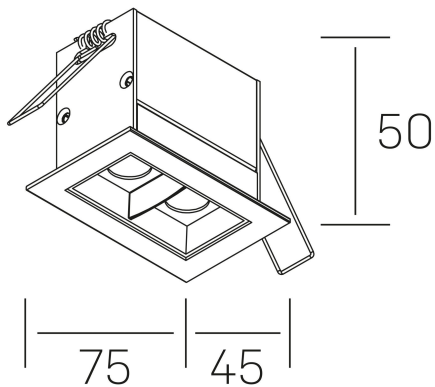

nses
K51300.02.RF.BK-BK.30.ST.9.30

GENERAL DETAILS

INSTALLATION	recessed with frame
FINISHES ALUMINIUM	Black-Black
LIGHT DIRECTION	Fixed
BEAM ANGLE	30°
INT/EXT IP DEGREE	IP20/23
MATERIAL	Aluminum
IK DEGREE	IK 6
UTILIZATION	Indoor
WARRANTY	3 years

ELECTRICAL DETAILS

LAMP	LED
POWER	4 W
COLOUR TEMPERATURE	3000K
LUMINOUS FLUX	345 Lm
EFFICACY DIMMING	69 Lm/W
DIMABLE	No Dim
DRIVER	Remote
CLASS PROTECTION	II
COLOUR RENDERING INDEX	CRI>90
VOLTAGE	220-240 V
FRECUENCIA	50-60 Hz
CURRENT INTENSITY	700 mA
LIFE TIME	50.000 h

GENERAL DIMENSIONS

DIMENSIONS	75×45 mm
CUT OUT	68×37 mm
DIMENSIONES DE EMBALAJE	115 × 85 × 80 mm
PESO NETO	18

*Please might expect a max.15% figure reduction in finishes other than white