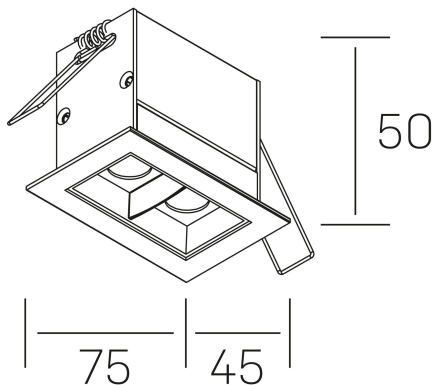

nseS
K51300.02.RF.BK-BK.30.ST.9.27.PU

GENERAL DETAILS

INSTALLATION	recessed with frame
FINISHES ALUMINIUM	Black-Black
LIGHT DIRECTION	Fixed
BEAM ANGLE	30°
INT/EXT IP DEGREE	IP20/23
MATERIAL	Aluminum
IK DEGREE	IK 6
UTILIZATION	Indoor
WARRANTY	3 years

ELECTRICAL DETAILS

LAMP	LED
POWER	4 W
COLOUR TEMPERATURE	2700K
LUMINOUS FLUX	335 Lm
EFFICACY DIMMING	67 Lm/W
DIMABLE	Push
DRIVER	Remote
CLASS PROTECTION	II
COLOUR RENDERING INDEX	CRI>90
VOLTAGE	220-240 V
FRECUENCIA	50-60 Hz
CURRENT INTENSITY	700 mA
LIFE TIME	35.000 h

GENERAL DIMENSIONS

DIMENSIONS	75×45 mm
CUT OUT	68×37 mm
DIMENSIONES DE EMBALAJE	115 × 85 × 80 mm
PESO NETO	18

*Please might expect a max.15% figure reduction in finishes other than white