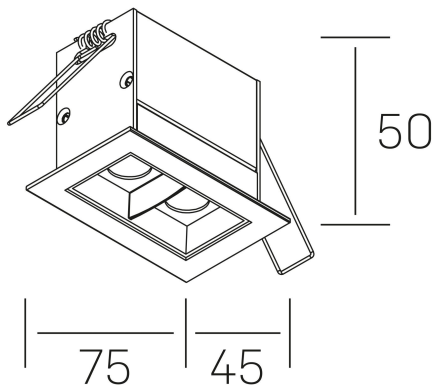

nses
K51300.02.RF.BK-BK.30.ST.9.27.DA

GENERAL DETAILS

INSTALLATION	recessed with frame
FINISHES ALUMINIUM	Black-Black
LIGHT DIRECTION	Fixed
BEAM ANGLE	30°
INT/EXT IP DEGREE	IP20/23
MATERIAL	Aluminum
IK DEGREE	IK 6
UTILIZATION	Indoor
WARRANTY	5 years

ELECTRICAL DETAILS

LAMP	LED
POWER	4 W
COLOUR TEMPERATURE	2700K
LUMINOUS FLUX	335 Lm
EFFICACY DIMMING	67 Lm/W
DIMABLE	DALI
DRIVER	Remote
CLASS PROTECTION	II
COLOUR RENDERING INDEX	CRI>90
VOLTAGE	220-240 V
CURRENT INTENSITY	700 mA
LIFE TIME	50.000 h

GENERAL DIMENSIONS

DIMENSIONS	.02 (75x45mm)
CUT OUT	68x37 mm
DIMENSIONES DE EMBALAJE	115 × 85 × 80 mm
PESO NETO	18

*Please might expect a max.15% figure reduction in finishes other than white