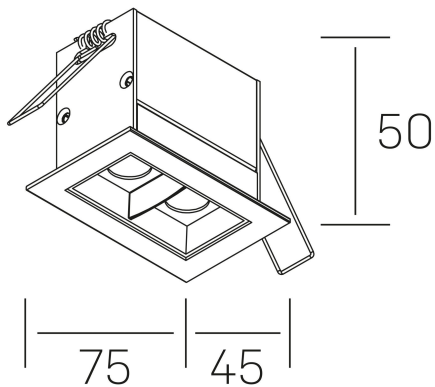

## GENERAL DETAILS

INSTALLATION	recessed with frame
FINISHES ALUMINIUM	Black-Black
LIGHT DIRECTION	Fixed
BEAM ANGLE	30°
INT/EXT IP DEGREE	IP20/23
MATERIAL	Aluminum
IK DEGREE	IK 6
UTILIZATION	Indoor
WARRANTY	3 years

## GENERAL DIMENSIONS

DIMENSIONS	75×45 mm
CUT OUT	68×37 mm
DIMENSIONES DE EMBALAJE	115 × 85 × 80 mm
PESO NETO	18

\*Please might expect a max.15% figure reduction in finishes other than white