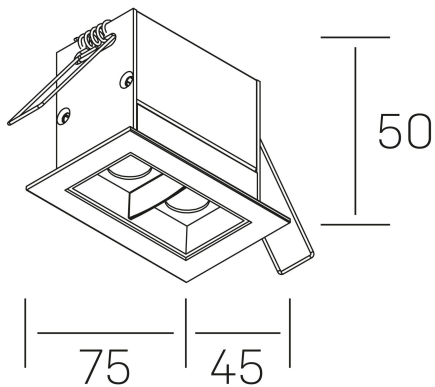

nses
K51300.02.RF.BK-BK.30.ST.9.27.D1

GENERAL DETAILS

INSTALLATION	recessed with frame
FINISHES ALUMINIUM	Black-Black
LIGHT DIRECTION	Fixed
BEAM ANGLE	30°
INT/EXT IP DEGREE	IP20/23
MATERIAL	Aluminum
IK DEGREE	IK 6
UTILIZATION	Indoor
WARRANTY	5 years

ELECTRICAL DETAILS

LAMP	LED
POWER	4 W
COLOUR TEMPERATURE	2700K
LUMINOUS FLUX	335 Lm
EFFICACY DIMMING	67 Lm/W
DIMABLE	1.10v
DRIVER	Remote
CLASS PROTECTION	II
COLOUR RENDERING INDEX	CRI>90
VOLTAGE	220-240 V
CURRENT INTENSITY	700 mA
LIFE TIME	50.000 h

GENERAL DIMENSIONS

DIMENSIONS	.02 (75x45mm)
CUT OUT	68x37 mm
DIMENSIONES DE EMBALAJE	115 × 85 × 80 mm
PESO NETO	18

*Please might expect a max.15% figure reduction in finishes other than white