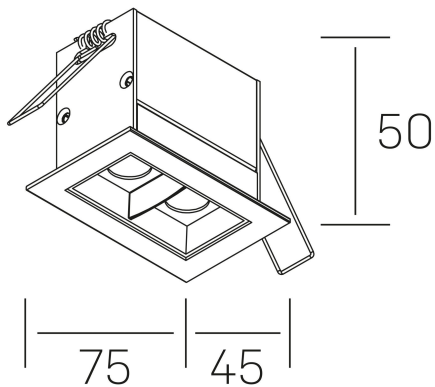

nses
K51300.02.RF.BK-BK.15.ST.9.40.DA

GENERAL DETAILS

INSTALLATION	recessed with frame
FINISHES ALUMINIUM	Black-Black
LIGHT DIRECTION	Fixed
BEAM ANGLE	15°
INT/EXT IP DEGREE	IP20/23
MATERIAL	Aluminum
IK DEGREE	IK 6
UTILIZATION	Indoor
WARRANTY	3 years

ELECTRICAL DETAILS

LAMP	LED
POWER	4 W
COLOUR TEMPERATURE	4000K
LUMINOUS FLUX	355 Lm
EFFICACY DIMMING	71 Lm/W
DIMABLE	DALI
DRIVER	Remote
CLASS PROTECTION	II
COLOUR RENDERING INDEX	CRI>90
VOLTAGE	220-240 V
FRECUENCIA	50-60 Hz
CURRENT INTENSITY	700 mA
LIFE TIME	50.000 h

GENERAL DIMENSIONS

DIMENSIONS	75×45 mm
CUT OUT	68×37 mm
DIMENSIONES DE EMBALAJE	115 × 85 × 80 mm
PESO NETO	18

*Please might expect a max.15% figure reduction in finishes other than white