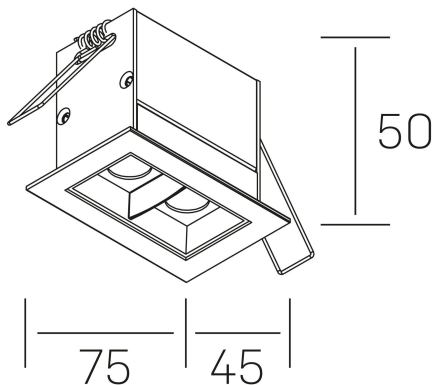

nses
K51300.02.RF.BK-BK.15.ST.9.40.DA

GENERAL DETAILS

INSTALLATION	recessed with frame
FINISHES ALUMINIUM	Black-Black
LIGHT DIRECTION	Fixed
BEAM ANGLE	15°
INT/EXT IP DEGREE	IP20/23
MATERIAL	Aluminum
IK DEGREE	IK 6
UTILIZATION	Indoor
WARRANTY	3 years

ELECTRICAL DETAILS

LAMP	LED
POWER	4 W
COLOUR TEMPERATURE	4000K
LUMINOUS FLUX	355 Lm
EFFICACY DIMMING	71 Lm/W
DIMABLE	DALI
DRIVER	Remote
CLASS PROTECTION	II
COLOUR RENDERING INDEX	CRI>90
VOLTAGE	220-240 V
FRECUENCIA	50-60 Hz
CURRENT INTENSITY	700 mA
LIFE TIME	35.000 h

GENERAL DIMENSIONS

DIMENSIONS	75×45 mm
CUT OUT	68×37 mm
DIMENSIONES DE EMBALAJE	115 × 85 × 80 mm
PESO NETO	18

*Please might expect a max.15% figure reduction in finishes other than white