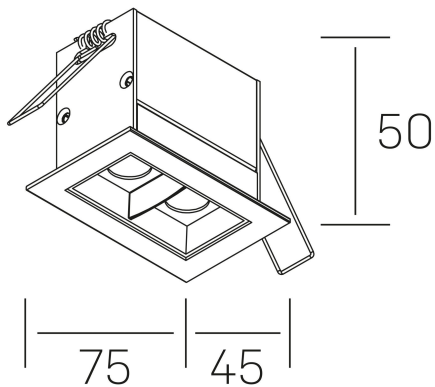

## GENERAL DETAILS

INSTALLATION	recessed with frame
FINISHES ALUMINIUM	Black-Black
LIGHT DIRECTION	Fixed
BEAM ANGLE	15°
INT/EXT IP DEGREE	IP20/23
MATERIAL	Aluminum
IK DEGREE	IK 6
UTILIZATION	Indoor
WARRANTY	3 years

## GENERAL DIMENSIONS

DIMENSIONS	75×45 mm
CUT OUT	68×37 mm
DIMENSIONES DE EMBALAJE	115 × 85 × 80 mm
PESO NETO	18

\*Please might expect a max.15% figure reduction in finishes other than white