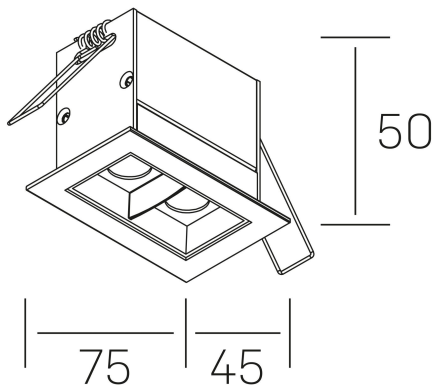

## GENERAL DETAILS

INSTALLATION	recessed with frame
FINISHES ALUMINIUM	Black-Black
LIGHT DIRECTION	Fixed
BEAM ANGLE	15°
INT/EXT IP DEGREE	IP20/23
MATERIAL	Aluminum
IK DEGREE	IK 6
UTILIZATION	Indoor
WARRANTY	3 years

## GENERAL DIMENSIONS

DIMENSIONS	75x45 mm
CUT OUT	68x37 mm
DIMENSIONES DE EMBALAJE	115 x 85 x 80 mm
PESO NETO	18

\*Please might expect a max.15% figure reduction in finishes other than white