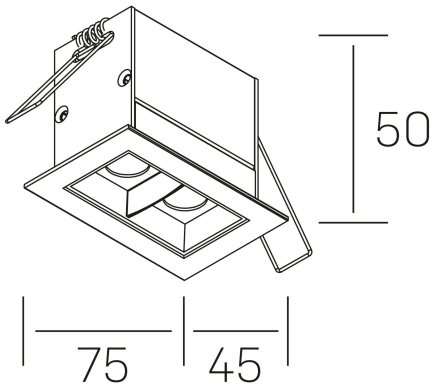

nses
K51300.02.RF.BK-BK.15.ST.9.30.D1

GENERAL DETAILS

INSTALLATION	recessed with frame
FINISHES ALUMINIUM	Black-Black
LIGHT DIRECTION	Fixed
BEAM ANGLE	15°
INT/EXT IP DEGREE	IP20/23
MATERIAL	Aluminum
IK DEGREE	IK 6
UTILIZATION	Indoor
WARRANTY	5 years

ELECTRICAL DETAILS

LAMP	LED
POWER	4 W
COLOUR TEMPERATURE	3000K
LUMINOUS FLUX	345 Lm
EFFICACY DIMMING	69 Lm/W
DIMABLE	1.10v
DRIVER	Remote
CLASS PROTECTION	II
COLOUR RENDERING INDEX	CRI>90
VOLTAGE	220-240 V
CURRENT INTENSITY	700 mA
LIFE TIME	50.000 h

GENERAL DIMENSIONS

DIMENSIONS	.02 (75x45mm)
CUT OUT	68x37 mm
DIMENSIONES DE EMBALAJE	115 × 85 × 80 mm
PESO NETO	18

*Please might expect a max.15% figure reduction in finishes other than white