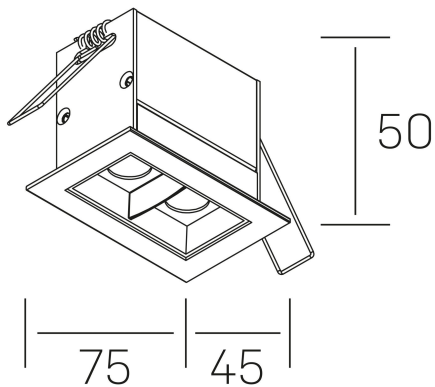

n ses
K51300.02.RF.BK-BK.15.ST.9.30.D1

GENERAL DETAILS

INSTALLATION	recessed with frame
FINISHES ALUMINIUM	Black-Black
LIGHT DIRECTION	Fixed
BEAM ANGLE	15°
INT/EXT IP DEGREE	IP20/23
MATERIAL	Aluminum
IK DEGREE	IK 6
UTILIZATION	Indoor
WARRANTY	3 years

ELECTRICAL DETAILS

LAMP	LED
POWER	4 W
COLOUR TEMPERATURE	3000K
LUMINOUS FLUX	345 Lm
EFFICACY DIMMING	69 Lm/W
DIMABLE	1.10v
DRIVER	Remote
CLASS PROTECTION	II
COLOUR RENDERING INDEX	CRI>90
VOLTAGE	220-240 V
FRECUENCIA	50-60 Hz
CURRENT INTENSITY	700 mA
LIFE TIME	35.000 h

GENERAL DIMENSIONS

DIMENSIONS	75x45 mm
CUT OUT	68x37 mm
DIMENSIONES DE EMBALAJE	115 x 85 x 80 mm
PESO NETO	18

*Please might expect a max.15% figure reduction in finishes other than white