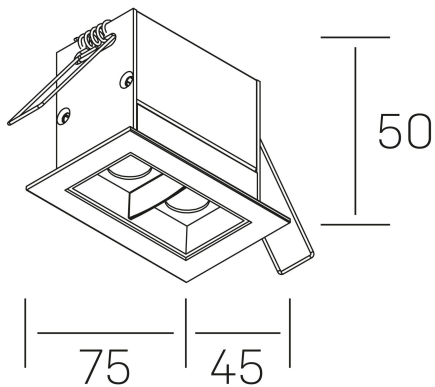

nses
K51300.02.RF.BK-BK.15.ST.9.27.D1

GENERAL DETAILS

INSTALLATION	recessed with frame
FINISHES ALUMINIUM	Black-Black
LIGHT DIRECTION	Fixed
BEAM ANGLE	15°
INT/EXT IP DEGREE	IP20/23
MATERIAL	Aluminum
IK DEGREE	IK 6
UTILIZATION	Indoor
WARRANTY	5 years

ELECTRICAL DETAILS

LAMP	LED
POWER	4 W
COLOUR TEMPERATURE	2700K
LUMINOUS FLUX	335 Lm
EFFICACY DIMMING	67 Lm/W
DIMABLE	1.10v
DRIVER	Remote
CLASS PROTECTION	II
COLOUR RENDERING INDEX	CRI>90
VOLTAGE	220-240 V
CURRENT INTENSITY	700 mA
LIFE TIME	50.000 h

GENERAL DIMENSIONS

DIMENSIONS	.02 (75x45mm)
CUT OUT	68x37 mm
DIMENSIONES DE EMBALAJE	115 × 85 × 80 mm
PESO NETO	18

*Please might expect a max.15% figure reduction in finishes other than white