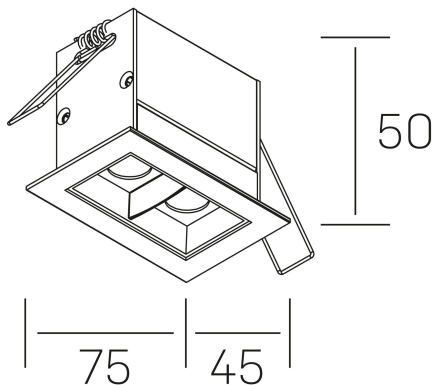

nses
K51300.02.RF.BK-BK.15.ST.9.27.D1

GENERAL DETAILS

INSTALLATION	recessed with frame
FINISHES ALUMINIUM	Black-Black
LIGHT DIRECTION	Fixed
BEAM ANGLE	15°
INT/EXT IP DEGREE	IP20/23
MATERIAL	Aluminum
IK DEGREE	IK 6
UTILIZATION	Indoor
WARRANTY	3 years

ELECTRICAL DETAILS

LAMP	LED
POWER	4 W
COLOUR TEMPERATURE	2700K
LUMINOUS FLUX	335 Lm
EFFICACY DIMMING	67 Lm/W
DIMABLE	1.10v
DRIVER	Remote
CLASS PROTECTION	II
COLOUR RENDERING INDEX	CRI>90
VOLTAGE	220-240 V
FRECUENCIA	50-60 Hz
CURRENT INTENSITY	700 mA
LIFE TIME	35.000 h

GENERAL DIMENSIONS

DIMENSIONS	75x45 mm
CUT OUT	68x37 mm
DIMENSIONES DE EMBALAJE	115 x 85 x 80 mm
PESO NETO	18

*Please might expect a max.15% figure reduction in finishes other than white