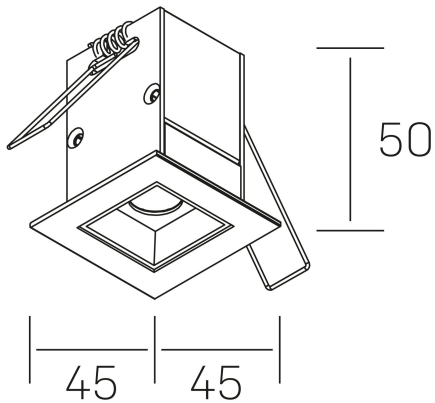

#### GENERAL DETAILS

INSTALLATION	recessed with frame
FINISHES ALUMINIUM	Black-White
LIGHT DIRECTION	Fixed
BEAM ANGLE	45°
INT/EXT IP DEGREE	IP20/23
MATERIAL	Aluminum
IK DEGREE	IK 6
UTILIZATION	Indoor
WARRANTY	5 years

#### ELECTRICAL DETAILS

LAMP	LED
POWER	2 W
COLOUR TEMPERATURE	4000K
LUMINOUS FLUX	195 Lm
EFFICACY DIMMING	65 Lm/W
DIMABLE	Push
DRIVER	Remote
CLASS PROTECTION	II
COLOUR RENDERING INDEX	CRI>90
VOLTAGE	220-240 V
CURRENT INTENSITY	700 mA
LIFE TIME	50.000 h

#### GENERAL DIMENSIONS

DIMENSIONS	.01 (45x45mm)
CUT OUT	37x37 mm
DIMENSIONES DE EMBALAJE	115 × 85 × 80 mm
PESO NETO	14

\*Please might expect a max.15% figure reduction in finishes other than white