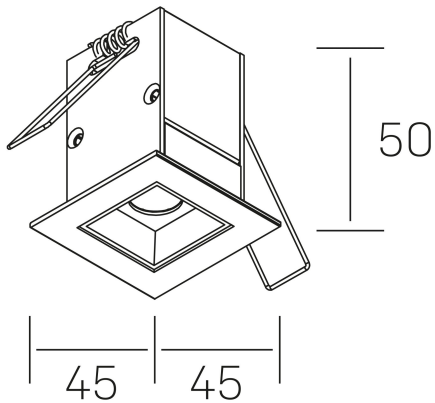

n ses
K51300.01.RF.WH-BK.45.ST.9.40.PU

GENERAL DETAILS

INSTALLATION	recessed with frame
FINISHES ALUMINIUM	Black-White
LIGHT DIRECTION	Fixed
BEAM ANGLE	45°
INT/EXT IP DEGREE	IP20/23
MATERIAL	Aluminum
IK DEGREE	IK 6
UTILIZATION	Indoor
WARRANTY	3 years

ELECTRICAL DETAILS

LAMP	LED
POWER	2 W
COLOUR TEMPERATURE	4000K
LUMINOUS FLUX	195 Lm
EFFICACY DIMMING	65 Lm/W
DIMABLE	Push
DRIVER	Remote
CLASS PROTECTION	II
COLOUR RENDERING INDEX	CRI>90
VOLTAGE	220-240 V
FRECUENCIA	50-60 Hz
CURRENT INTENSITY	700 mA
LIFE TIME	35.000 h

GENERAL DIMENSIONS

DIMENSIONS	45×45 mm
CUT OUT	37×37 mm
DIMENSIONES DE EMBALAJE	115 × 85 × 80 mm
PESO NETO	14

*Please might expect a max.15% figure reduction in finishes other than white