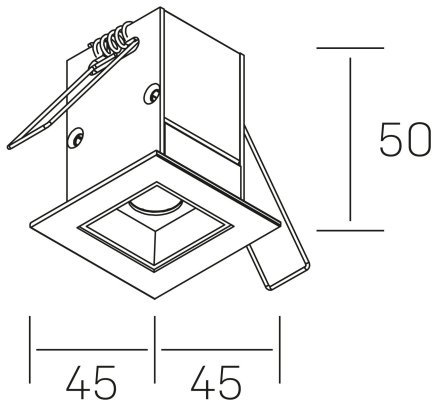

nses
K51300.01.RF.WH-BK.45.ST.9.40.PU

GENERAL DETAILS

INSTALLATION	recessed with frame
FINISHES ALUMINIUM	Black-White
LIGHT DIRECTION	Fixed
BEAM ANGLE	45°
INT/EXT IP DEGREE	IP20/23
MATERIAL	Aluminum
IK DEGREE	IK 6
UTILIZATION	Indoor
WARRANTY	3 years

ELECTRICAL DETAILS

LAMP	LED
POWER	2 W
COLOUR TEMPERATURE	4000K
LUMINOUS FLUX	195 Lm
EFFICACY DIMMING	65 Lm/W
DIMABLE	Push
DRIVER	Remote
CLASS PROTECTION	II
COLOUR RENDERING INDEX	CRI>90
VOLTAGE	220-240 V
FRECUENCIA	50-60 Hz
CURRENT INTENSITY	700 mA
LIFE TIME	50.000 h

GENERAL DIMENSIONS

DIMENSIONS	45×45 mm
CUT OUT	37×37 mm
DIMENSIONES DE EMBALAJE	115 × 85 × 80 mm
PESO NETO	14

*Please might expect a max.15% figure reduction in finishes other than white