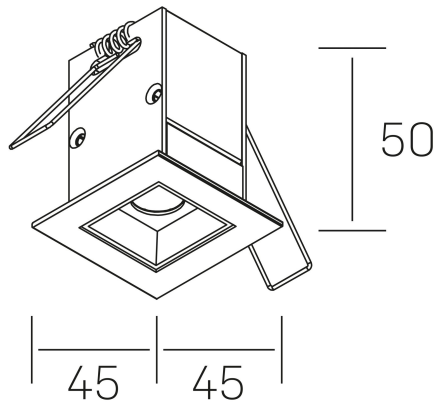

#### GENERAL DETAILS

INSTALLATION	recessed with frame
FINISHES ALUMINIUM	Black-White
LIGHT DIRECTION	Fixed
BEAM ANGLE	45°
INT/EXT IP DEGREE	IP20/23
MATERIAL	Aluminum
IK DEGREE	IK 6
UTILIZATION	Indoor
WARRANTY	3 years

#### GENERAL DIMENSIONS

DIMENSIONS	45×45 mm
CUT OUT	37×37 mm
DIMENSIONES DE EMBALAJE	115 × 85 × 80 mm
PESO NETO	14

\*Please might expect a max.15% figure reduction in finishes other than white