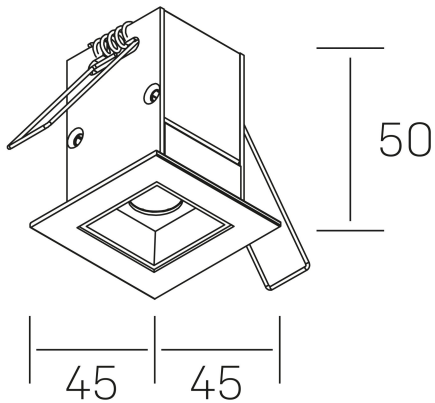

nseS
K51300.01.RF.WH-BK.45.ST.9.30.PU

GENERAL DETAILS

INSTALLATION	recessed with frame
FINISHES ALUMINIUM	Black-White
LIGHT DIRECTION	Fixed
BEAM ANGLE	45°
INT/EXT IP DEGREE	IP20/23
MATERIAL	Aluminum
IK DEGREE	IK 6
UTILIZATION	Indoor
WARRANTY	3 years

ELECTRICAL DETAILS

LAMP	LED
POWER	2 W
COLOUR TEMPERATURE	3000K
LUMINOUS FLUX	185 Lm
EFFICACY DIMMING	62 Lm/W
DIMABLE	Push
DRIVER	Remote
CLASS PROTECTION	II
COLOUR RENDERING INDEX	CRI>90
VOLTAGE	220-240 V
FRECUENCIA	50-60 Hz
CURRENT INTENSITY	700 mA
LIFE TIME	50.000 h

GENERAL DIMENSIONS

DIMENSIONS	45×45 mm
CUT OUT	37×37 mm
DIMENSIONES DE EMBALAJE	115 × 85 × 80 mm
PESO NETO	14

*Please might expect a max.15% figure reduction in finishes other than white