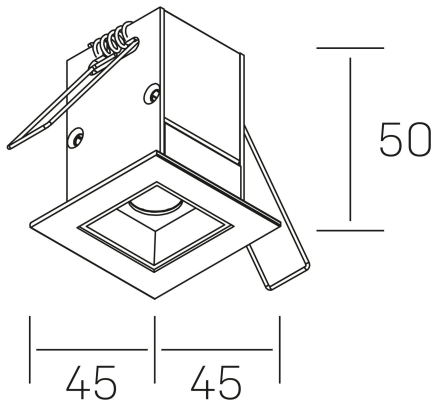

#### GENERAL DETAILS

INSTALLATION	recessed with frame
FINISHES ALUMINIUM	Black-White
LIGHT DIRECTION	Fixed
BEAM ANGLE	45°
INT/EXT IP DEGREE	IP20/23
MATERIAL	Aluminum
IK DEGREE	IK 6
UTILIZATION	Indoor
WARRANTY	3 years

#### GENERAL DIMENSIONS

DIMENSIONS	45×45 mm
CUT OUT	37×37 mm
DIMENSIONES DE EMBALAJE	115 × 85 × 80 mm
PESO NETO	14

\*Please might expect a max.15% figure reduction in finishes other than white