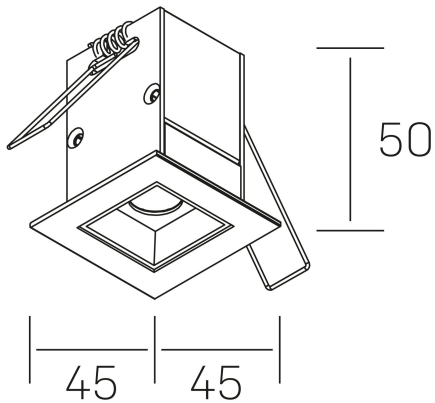

n ses
K51300.01.RF.WH-BK.45.ST.9.30

GENERAL DETAILS

INSTALLATION	recessed with frame
FINISHES ALUMINIUM	Black-White
LIGHT DIRECTION	Fixed
BEAM ANGLE	45°
INT/EXT IP DEGREE	IP20/23
MATERIAL	Aluminum
IK DEGREE	IK 6
UTILIZATION	Indoor
WARRANTY	3 years

ELECTRICAL DETAILS

LAMP	LED
POWER	2 W
COLOUR TEMPERATURE	3000K
LUMINOUS FLUX	185 Lm
EFFICACY DIMMING	62 Lm/W
DIMABLE	No Dim
DRIVER	Remote
CLASS PROTECTION	II
COLOUR RENDERING INDEX	CRI>90
VOLTAGE	220-240 V
FRECUENCIA	50-60 Hz
CURRENT INTENSITY	700 mA
LIFE TIME	50.000 h

GENERAL DIMENSIONS

DIMENSIONS	45×45 mm
CUT OUT	37×37 mm
DIMENSIONES DE EMBALAJE	115 × 85 × 80 mm
PESO NETO	14

*Please might expect a max.15% figure reduction in finishes other than white