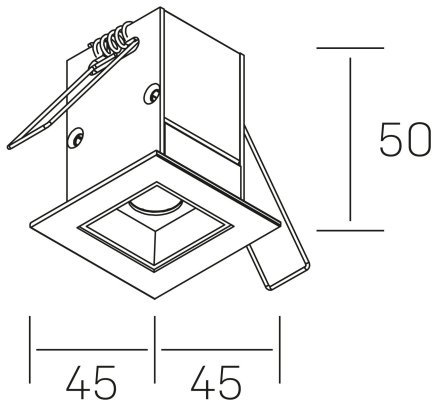

nse
K51300.01.RF.WH-BK.45.ST.9.30

GENERAL DETAILS

INSTALLATION	recessed with frame
FINISHES ALUMINIUM	Black-White
LIGHT DIRECTION	Fixed
BEAM ANGLE	45°
INT/EXT IP DEGREE	IP20/23
MATERIAL	Aluminum
IK DEGREE	IK 6
UTILIZATION	Indoor
WARRANTY	3 years

ELECTRICAL DETAILS

LAMP	LED
POWER	2 W
COLOUR TEMPERATURE	3000K
LUMINOUS FLUX	185 Lm
EFFICACY DIMMING	62 Lm/W
DIMABLE	No Dim
DRIVER	Remote
CLASS PROTECTION	II
COLOUR RENDERING INDEX	CRI>90
VOLTAGE	220-240 V
FRECUENCIA	50-60 Hz
CURRENT INTENSITY	700 mA
LIFE TIME	35.000 h

GENERAL DIMENSIONS

DIMENSIONS	45x45 mm
CUT OUT	37x37 mm
DIMENSIONES DE EMBALAJE	115 x 85 x 80 mm
PESO NETO	14

*Please might expect a max.15% figure reduction in finishes other than white