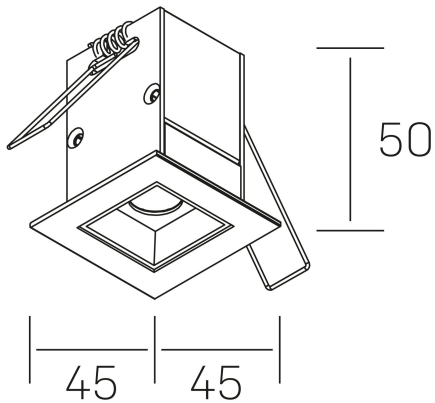

n ses
K51300.01.RF.WH-BK.45.ST.9.27.PU

GENERAL DETAILS

INSTALLATION	recessed with frame
FINISHES ALUMINIUM	Black-White
LIGHT DIRECTION	Fixed
BEAM ANGLE	45°
INT/EXT IP DEGREE	IP20/23
MATERIAL	Aluminum
IK DEGREE	IK 6
UTILIZATION	Indoor
WARRANTY	3 years

ELECTRICAL DETAILS

LAMP	LED
POWER	2 W
COLOUR TEMPERATURE	2700K
LUMINOUS FLUX	175 Lm
EFFICACY DIMMING	58 Lm/W
DIMABLE	Push
DRIVER	Remote
CLASS PROTECTION	II
COLOUR RENDERING INDEX	CRI>90
VOLTAGE	220-240 V
FRECUENCIA	50-60 Hz
CURRENT INTENSITY	700 mA
LIFE TIME	50.000 h

GENERAL DIMENSIONS

DIMENSIONS	45×45 mm
CUT OUT	37×37 mm
DIMENSIONES DE EMBALAJE	115 × 85 × 80 mm
PESO NETO	14

*Please might expect a max.15% figure reduction in finishes other than white