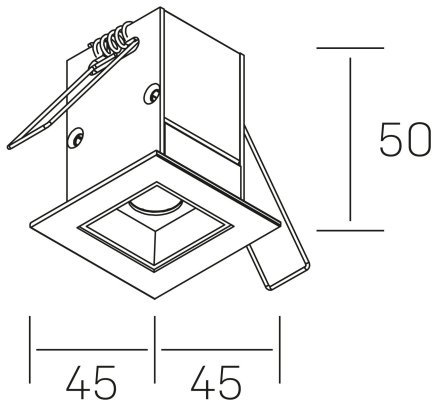

## GENERAL DETAILS

INSTALLATION	recessed with frame
FINISHES ALUMINIUM	Black-White
LIGHT DIRECTION	Fixed
BEAM ANGLE	45°
INT/EXT IP DEGREE	IP20/23
MATERIAL	Aluminum
IK DEGREE	IK 6
UTILIZATION	Indoor
WARRANTY	3 years

## GENERAL DIMENSIONS

DIMENSIONS	45×45 mm
CUT OUT	37×37 mm
DIMENSIONES DE EMBALAJE	115 × 85 × 80 mm
PESO NETO	14

\*Please might expect a max.15% figure reduction in finishes other than white