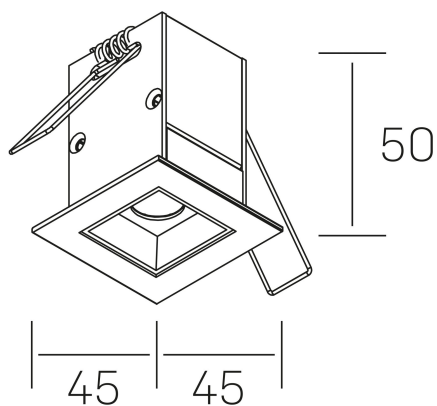

nses
K51300.01.RF.WH-BK.45.ST.9.27

GENERAL DETAILS

INSTALLATION	recessed with frame
FINISHES ALUMINIUM	Black-White
LIGHT DIRECTION	Fixed
BEAM ANGLE	45°
INT/EXT IP DEGREE	IP20/23
MATERIAL	Aluminum
IK DEGREE	IK 6
UTILIZATION	Indoor
WARRANTY	3 years

ELECTRICAL DETAILS

LAMP	LED
POWER	2 W
COLOUR TEMPERATURE	2700K
LUMINOUS FLUX	175 Lm
EFFICACY DIMMING	58 Lm/W
DIMABLE	No Dim
DRIVER	Remote
CLASS PROTECTION	II
COLOUR RENDERING INDEX	CRI>90
VOLTAGE	220-240 V
FRECUENCIA	50-60 Hz
CURRENT INTENSITY	700 mA
LIFE TIME	35.000 h

GENERAL DIMENSIONS

DIMENSIONS	45×45 mm
CUT OUT	37×37 mm
DIMENSIONES DE EMBALAJE	115 × 85 × 80 mm
PESO NETO	14

*Please might expect a max.15% figure reduction in finishes other than white