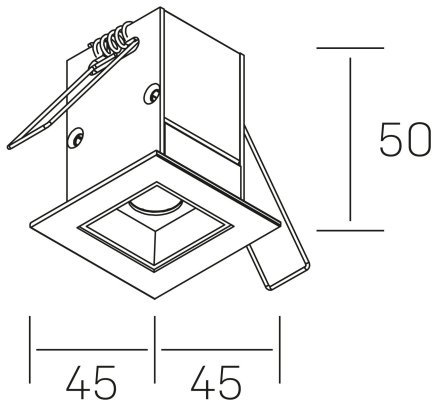

nses
K51300.01.RF.WH-BK.30.ST.9.40

GENERAL DETAILS

INSTALLATION	recessed with frame
FINISHES ALUMINIUM	Black-White
LIGHT DIRECTION	Fixed
BEAM ANGLE	30°
INT/EXT IP DEGREE	IP20/23
MATERIAL	Aluminum
IK DEGREE	IK 6
UTILIZATION	Indoor
WARRANTY	3 years

ELECTRICAL DETAILS

LAMP	LED
POWER	2 W
COLOUR TEMPERATURE	4000K
LUMINOUS FLUX	195 Lm
EFFICACY DIMMING	65 Lm/W
DIMABLE	No Dim
DRIVER	Remote
CLASS PROTECTION	II
COLOUR RENDERING INDEX	CRI>90
VOLTAGE	220-240 V
FRECUENCIA	50-60 Hz
CURRENT INTENSITY	700 mA
LIFE TIME	35.000 h

GENERAL DIMENSIONS

DIMENSIONS	45×45 mm
CUT OUT	37×37 mm
DIMENSIONES DE EMBALAJE	115 × 85 × 80 mm
PESO NETO	14

*Please might expect a max.15% figure reduction in finishes other than white