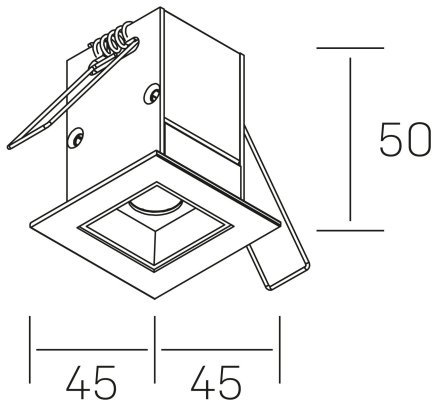

nse
K51300.01.RF.WH-BK.30.ST.9.40

GENERAL DETAILS

INSTALLATION	recessed with frame
FINISHES ALUMINIUM	Black-White
LIGHT DIRECTION	Fixed
BEAM ANGLE	30°
INT/EXT IP DEGREE	IP20/23
MATERIAL	Aluminum
IK DEGREE	IK 6
UTILIZATION	Indoor
WARRANTY	3 years

ELECTRICAL DETAILS

LAMP	LED
POWER	2 W
COLOUR TEMPERATURE	4000K
LUMINOUS FLUX	195 Lm
EFFICACY DIMMING	65 Lm/W
DIMABLE	No Dim
DRIVER	Remote
CLASS PROTECTION	II
COLOUR RENDERING INDEX	CRI>90
VOLTAGE	220-240 V
FRECUENCIA	50-60 Hz
CURRENT INTENSITY	700 mA
LIFE TIME	50.000 h

GENERAL DIMENSIONS

DIMENSIONS	45x45 mm
CUT OUT	37x37 mm
DIMENSIONES DE EMBALAJE	115 x 85 x 80 mm
PESO NETO	14

*Please might expect a max.15% figure reduction in finishes other than white