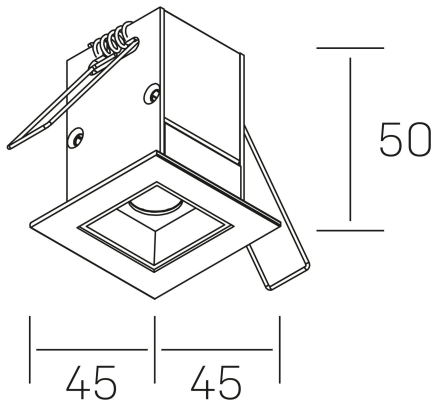

n ses
K51300.01.RF.WH-BK.30.ST.9.30.PU

GENERAL DETAILS

INSTALLATION	recessed with frame
FINISHES ALUMINIUM	Black-White
LIGHT DIRECTION	Fixed
BEAM ANGLE	30°
INT/EXT IP DEGREE	IP20/23
MATERIAL	Aluminum
IK DEGREE	IK 6
UTILIZATION	Indoor
WARRANTY	3 years

ELECTRICAL DETAILS

LAMP	LED
POWER	2 W
COLOUR TEMPERATURE	3000K
LUMINOUS FLUX	185 Lm
EFFICACY DIMMING	62 Lm/W
DIMABLE	Push
DRIVER	Remote
CLASS PROTECTION	II
COLOUR RENDERING INDEX	CRI>90
VOLTAGE	220-240 V
FRECUENCIA	50-60 Hz
CURRENT INTENSITY	700 mA
LIFE TIME	50.000 h

GENERAL DIMENSIONS

DIMENSIONS	45×45 mm
CUT OUT	37×37 mm
DIMENSIONES DE EMBALAJE	115 × 85 × 80 mm
PESO NETO	14

*Please might expect a max.15% figure reduction in finishes other than white