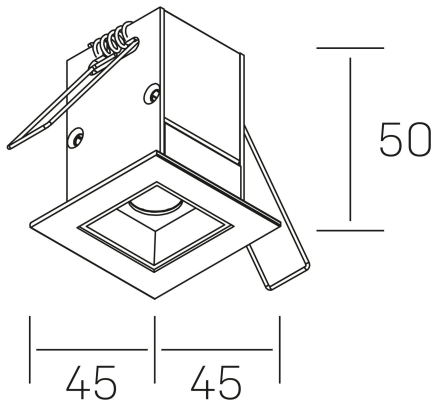

nse
K51300.01.RF.WH-BK.30.ST.9.30

GENERAL DETAILS

INSTALLATION	recessed with frame
FINISHES ALUMINIUM	Black-White
LIGHT DIRECTION	Fixed
BEAM ANGLE	30°
INT/EXT IP DEGREE	IP20/23
MATERIAL	Aluminum
IK DEGREE	IK 6
UTILIZATION	Indoor
WARRANTY	3 years

ELECTRICAL DETAILS

LAMP	LED
POWER	2 W
COLOUR TEMPERATURE	3000K
LUMINOUS FLUX	185 Lm
EFFICACY DIMMING	62 Lm/W
DIMABLE	No Dim
DRIVER	Remote
CLASS PROTECTION	II
COLOUR RENDERING INDEX	CRI>90
VOLTAGE	220-240 V
FRECUENCIA	50-60 Hz
CURRENT INTENSITY	700 mA
LIFE TIME	50.000 h

GENERAL DIMENSIONS

DIMENSIONS	45×45 mm
CUT OUT	37×37 mm
DIMENSIONES DE EMBALAJE	115 × 85 × 80 mm
PESO NETO	14

*Please might expect a max.15% figure reduction in finishes other than white