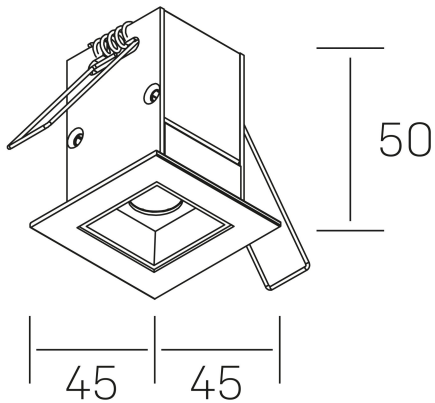

n ses
K51300.01.RF.WH-BK.30.ST.9.30

GENERAL DETAILS

INSTALLATION	recessed with frame
FINISHES ALUMINIUM	Black-White
LIGHT DIRECTION	Fixed
BEAM ANGLE	30°
INT/EXT IP DEGREE	IP20/23
MATERIAL	Aluminum
IK DEGREE	IK 6
UTILIZATION	Indoor
WARRANTY	3 years

ELECTRICAL DETAILS

LAMP	LED
POWER	2 W
COLOUR TEMPERATURE	3000K
LUMINOUS FLUX	185 Lm
EFFICACY DIMMING	62 Lm/W
DIMABLE	No Dim
DRIVER	Remote
CLASS PROTECTION	II
COLOUR RENDERING INDEX	CRI>90
VOLTAGE	220-240 V
FRECUENCIA	50-60 Hz
CURRENT INTENSITY	700 mA
LIFE TIME	35.000 h

GENERAL DIMENSIONS

DIMENSIONS	45×45 mm
CUT OUT	37×37 mm
DIMENSIONES DE EMBALAJE	115 × 85 × 80 mm
PESO NETO	14

*Please might expect a max.15% figure reduction in finishes other than white