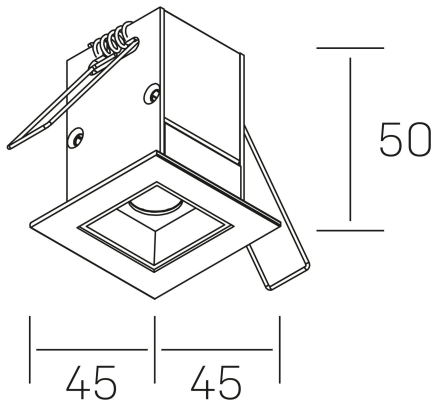

## GENERAL DETAILS

INSTALLATION	recessed with frame
FINISHES ALUMINIUM	Black-White
LIGHT DIRECTION	Fixed
BEAM ANGLE	30°
INT/EXT IP DEGREE	IP20/23
MATERIAL	Aluminum
IK DEGREE	IK 6
UTILIZATION	Indoor
WARRANTY	3 years

## GENERAL DIMENSIONS

DIMENSIONS	45×45 mm
CUT OUT	37×37 mm
DIMENSIONES DE EMBALAJE	115 × 85 × 80 mm
PESO NETO	14

\*Please might expect a max.15% figure reduction in finishes other than white