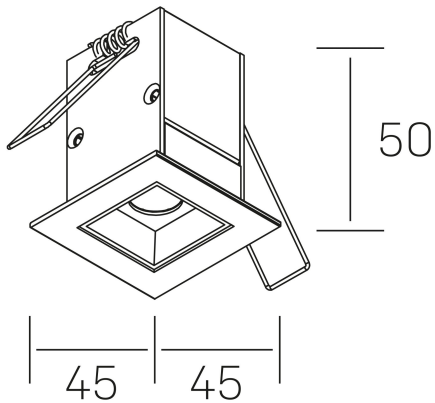

nse
K51300.01.RF.WH-BK.30.ST.9.27

GENERAL DETAILS

INSTALLATION	recessed with frame
FINISHES ALUMINIUM	Black-White
LIGHT DIRECTION	Fixed
BEAM ANGLE	30°
INT/EXT IP DEGREE	IP20/23
MATERIAL	Aluminum
IK DEGREE	IK 6
UTILIZATION	Indoor
WARRANTY	3 years

ELECTRICAL DETAILS

LAMP	LED
POWER	2 W
COLOUR TEMPERATURE	2700K
LUMINOUS FLUX	175 Lm
EFFICACY DIMMING	58 Lm/W
DIMABLE	No Dim
DRIVER	Remote
CLASS PROTECTION	II
COLOUR RENDERING INDEX	CRI>90
VOLTAGE	220-240 V
FRECUENCIA	50-60 Hz
CURRENT INTENSITY	700 mA
LIFE TIME	50.000 h

GENERAL DIMENSIONS

DIMENSIONS	45×45 mm
CUT OUT	37×37 mm
DIMENSIONES DE EMBALAJE	115 × 85 × 80 mm
PESO NETO	14

*Please might expect a max.15% figure reduction in finishes other than white