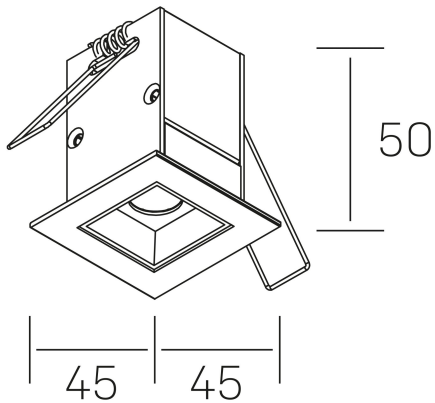

#### GENERAL DETAILS

INSTALLATION	recessed with frame
FINISHES ALUMINIUM	Black-White
LIGHT DIRECTION	Fixed
BEAM ANGLE	15°
INT/EXT IP DEGREE	IP20/23
MATERIAL	Aluminum
IK DEGREE	IK 6
UTILIZATION	Indoor
WARRANTY	3 years

#### GENERAL DIMENSIONS

DIMENSIONS	45×45 mm
CUT OUT	37×37 mm
DIMENSIONES DE EMBALAJE	115 × 85 × 80 mm
PESO NETO	14

\*Please might expect a max.15% figure reduction in finishes other than white