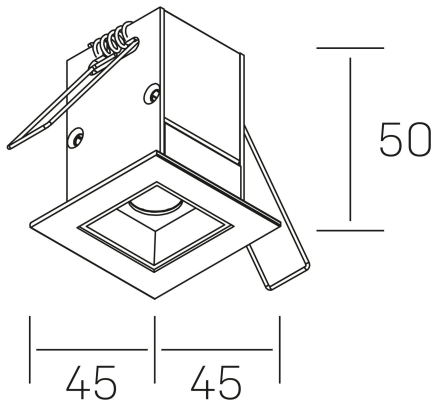

n ses
K51300.01.RF.WH-BK.15.ST.9.40

GENERAL DETAILS

INSTALLATION	recessed with frame
FINISHES ALUMINIUM	Black-White
LIGHT DIRECTION	Fixed
BEAM ANGLE	15°
INT/EXT IP DEGREE	IP20/23
MATERIAL	Aluminum
IK DEGREE	IK 6
UTILIZATION	Indoor
WARRANTY	3 years

ELECTRICAL DETAILS

LAMP	LED
POWER	2 W
COLOUR TEMPERATURE	4000K
LUMINOUS FLUX	195 Lm
EFFICACY DIMMING	65 Lm/W
DIMABLE	No Dim
DRIVER	Remote
CLASS PROTECTION	II
COLOUR RENDERING INDEX	CRI>90
VOLTAGE	220-240 V
FRECUENCIA	50-60 Hz
CURRENT INTENSITY	700 mA
LIFE TIME	50.000 h

GENERAL DIMENSIONS

DIMENSIONS	45×45 mm
CUT OUT	37×37 mm
DIMENSIONES DE EMBALAJE	115 × 85 × 80 mm
PESO NETO	14

*Please might expect a max.15% figure reduction in finishes other than white