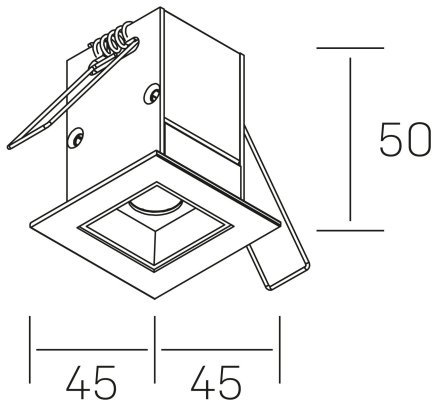

nse
K51300.01.RF.WH-BK.15.ST.9.40

GENERAL DETAILS

INSTALLATION	recessed with frame
FINISHES ALUMINIUM	Black-White
LIGHT DIRECTION	Fixed
BEAM ANGLE	15°
INT/EXT IP DEGREE	IP20/23
MATERIAL	Aluminum
IK DEGREE	IK 6
UTILIZATION	Indoor
WARRANTY	3 years

ELECTRICAL DETAILS

LAMP	LED
POWER	2 W
COLOUR TEMPERATURE	4000K
LUMINOUS FLUX	195 Lm
EFFICACY DIMMING	65 Lm/W
DIMABLE	No Dim
DRIVER	Remote
CLASS PROTECTION	II
COLOUR RENDERING INDEX	CRI>90
VOLTAGE	220-240 V
FRECUENCIA	50-60 Hz
CURRENT INTENSITY	700 mA
LIFE TIME	35.000 h

GENERAL DIMENSIONS

DIMENSIONS	45×45 mm
CUT OUT	37×37 mm
DIMENSIONES DE EMBALAJE	115 × 85 × 80 mm
PESO NETO	14

*Please might expect a max.15% figure reduction in finishes other than white