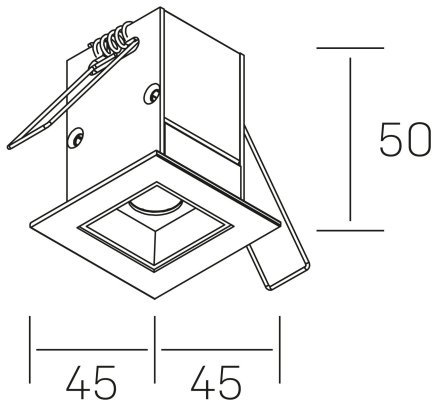

## GENERAL DETAILS

INSTALLATION	recessed with frame
FINISHES ALUMINIUM	Black-White
LIGHT DIRECTION	Fixed
BEAM ANGLE	15°
INT/EXT IP DEGREE	IP20/23
MATERIAL	Aluminum
IK DEGREE	IK 6
UTILIZATION	Indoor
WARRANTY	3 years

## ELECTRICAL DETAILS

LAMP	LED
POWER	2 W
COLOUR TEMPERATURE	3000K
LUMINOUS FLUX	185 Lm
EFFICACY DIMMING	62 Lm/W
DIMABLE	Push
DRIVER	Remote
CLASS PROTECTION	II
COLOUR RENDERING INDEX	CRI>90
VOLTAGE	220-240 V
FRECUENCIA	50-60 Hz
CURRENT INTENSITY	700 mA
LIFE TIME	50.000 h

## GENERAL DIMENSIONS

DIMENSIONS	45×45 mm
CUT OUT	37×37 mm
DIMENSIONES DE EMBALAJE	115 × 85 × 80 mm
PESO NETO	14

\*Please might expect a max.15% figure reduction in finishes other than white