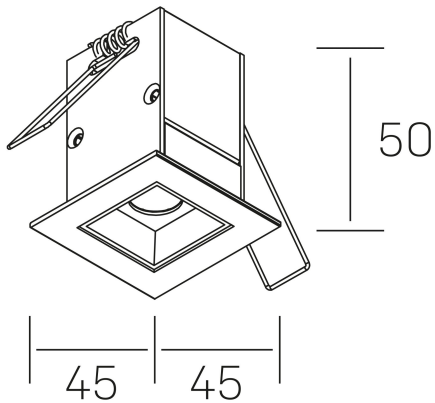

nse

K51300.01.RF.WH-BK.15.ST.9.30.PU

GENERAL DETAILS

INSTALLATION	recessed with frame
FINISHES ALUMINIUM	Black-White
LIGHT DIRECTION	Fixed
BEAM ANGLE	15°
INT/EXT IP DEGREE	IP20/23
MATERIAL	Aluminum
IK DEGREE	IK 6
UTILIZATION	Indoor
WARRANTY	3 years

ELECTRICAL DETAILS

LAMP	LED
POWER	2 W
COLOUR TEMPERATURE	3000K
LUMINOUS FLUX	185 Lm
EFFICACY DIMMING	62 Lm/W
DIMABLE	Push
DRIVER	Remote
CLASS PROTECTION	II
COLOUR RENDERING INDEX	CRI>90
VOLTAGE	220-240 V
FRECUENCIA	50-60 Hz
CURRENT INTENSITY	700 mA
LIFE TIME	35.000 h

GENERAL DIMENSIONS

DIMENSIONS	45×45 mm
CUT OUT	37×37 mm
DIMENSIONES DE EMBALAJE	115 × 85 × 80 mm
PESO NETO	14

*Please might expect a max.15% figure reduction in finishes other than white