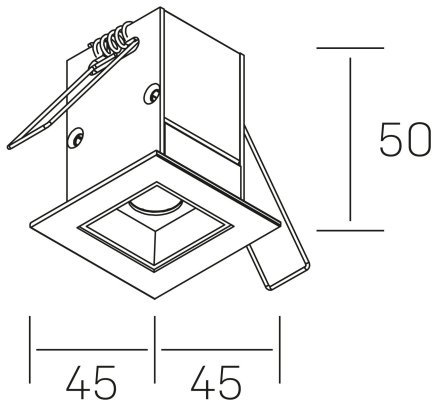

## GENERAL DETAILS

INSTALLATION	recessed with frame
FINISHES ALUMINIUM	Black-White
LIGHT DIRECTION	Fixed
BEAM ANGLE	15°
INT/EXT IP DEGREE	IP20/23
MATERIAL	Aluminum
IK DEGREE	IK 6
UTILIZATION	Indoor
WARRANTY	3 years

## GENERAL DIMENSIONS

DIMENSIONS	45×45 mm
CUT OUT	37×37 mm
DIMENSIONES DE EMBALAJE	115 × 85 × 80 mm
PESO NETO	14

\*Please might expect a max.15% figure reduction in finishes other than white