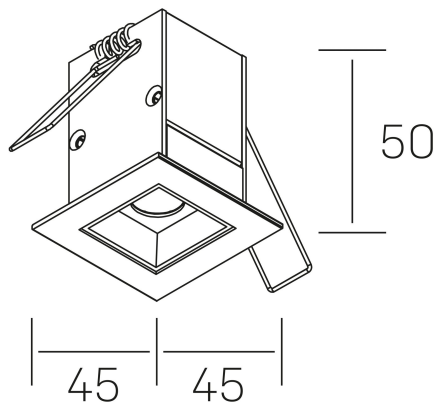

n ses
K51300.01.RF.WH-BK.15.ST.9.30

GENERAL DETAILS

INSTALLATION	recessed with frame
FINISHES ALUMINIUM	Black-White
LIGHT DIRECTION	Fixed
BEAM ANGLE	15°
INT/EXT IP DEGREE	IP20/23
MATERIAL	Aluminum
IK DEGREE	IK 6
UTILIZATION	Indoor
WARRANTY	3 years

ELECTRICAL DETAILS

LAMP	LED
POWER	2 W
COLOUR TEMPERATURE	3000K
LUMINOUS FLUX	185 Lm
EFFICACY DIMMING	62 Lm/W
DIMABLE	No Dim
DRIVER	Remote
CLASS PROTECTION	II
COLOUR RENDERING INDEX	CRI>90
VOLTAGE	220-240 V
FRECUENCIA	50-60 Hz
CURRENT INTENSITY	700 mA
LIFE TIME	50.000 h

GENERAL DIMENSIONS

DIMENSIONS	45×45 mm
CUT OUT	37×37 mm
DIMENSIONES DE EMBALAJE	115 × 85 × 80 mm
PESO NETO	14

*Please might expect a max.15% figure reduction in finishes other than white