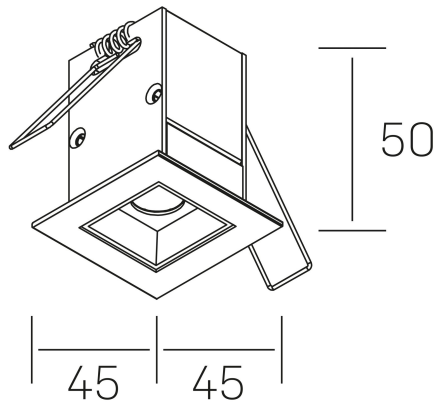

## GENERAL DETAILS

INSTALLATION	recessed with frame
FINISHES ALUMINIUM	Black-White
LIGHT DIRECTION	Fixed
BEAM ANGLE	15°
INT/EXT IP DEGREE	IP20/23
MATERIAL	Aluminum
IK DEGREE	IK 6
UTILIZATION	Indoor
WARRANTY	3 years

## GENERAL DIMENSIONS

DIMENSIONS	45×45 mm
CUT OUT	37×37 mm
DIMENSIONES DE EMBALAJE	115 × 85 × 80 mm
PESO NETO	14

\*Please might expect a max.15% figure reduction in finishes other than white