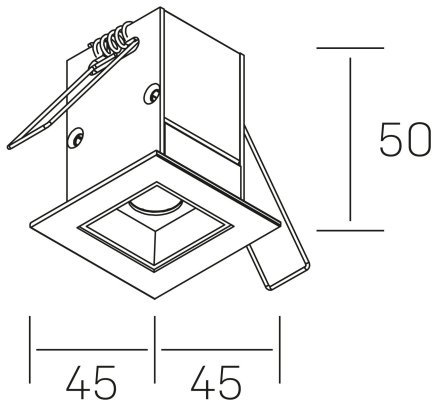

n ses
K51300.01.RF.WH-BK.15.ST.9.27.PU

GENERAL DETAILS

INSTALLATION	recessed with frame
FINISHES ALUMINIUM	Black-White
LIGHT DIRECTION	Fixed
BEAM ANGLE	15°
INT/EXT IP DEGREE	IP20/23
MATERIAL	Aluminum
IK DEGREE	IK 6
UTILIZATION	Indoor
WARRANTY	3 years

ELECTRICAL DETAILS

LAMP	LED
POWER	2 W
COLOUR TEMPERATURE	2700K
LUMINOUS FLUX	175 Lm
EFFICACY DIMMING	58 Lm/W
DIMABLE	Push
DRIVER	Remote
CLASS PROTECTION	II
COLOUR RENDERING INDEX	CRI>90
VOLTAGE	220-240 V
FRECUENCIA	50-60 Hz
CURRENT INTENSITY	700 mA
LIFE TIME	50.000 h

GENERAL DIMENSIONS

DIMENSIONS	45×45 mm
CUT OUT	37×37 mm
DIMENSIONES DE EMBALAJE	115 × 85 × 80 mm
PESO NETO	14

*Please might expect a max.15% figure reduction in finishes other than white