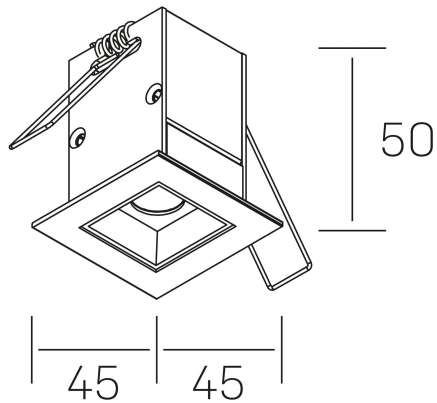

nse
K51300.01.RF.WH-BK.15.ST.9.27

GENERAL DETAILS

INSTALLATION	recessed with frame
FINISHES ALUMINIUM	Black-White
LIGHT DIRECTION	Fixed
BEAM ANGLE	15°
INT/EXT IP DEGREE	IP20/23
MATERIAL	Aluminum
IK DEGREE	IK 6
UTILIZATION	Indoor
WARRANTY	3 years

ELECTRICAL DETAILS

LAMP	LED
POWER	2 W
COLOUR TEMPERATURE	2700K
LUMINOUS FLUX	175 Lm
EFFICACY DIMMING	58 Lm/W
DIMABLE	No Dim
DRIVER	Remote
CLASS PROTECTION	II
COLOUR RENDERING INDEX	CRI>90
VOLTAGE	220-240 V
FRECUENCIA	50-60 Hz
CURRENT INTENSITY	700 mA
LIFE TIME	50.000 h

GENERAL DIMENSIONS

DIMENSIONS	45×45 mm
CUT OUT	37×37 mm
DIMENSIONES DE EMBALAJE	115 × 85 × 80 mm
PESO NETO	14

*Please might expect a max.15% figure reduction in finishes other than white