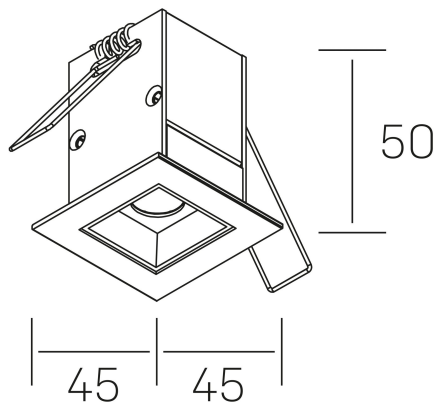

n ses
K51300.01.RF.BK-BK.45.ST.9.40.PU

GENERAL DETAILS

INSTALLATION	recessed with frame
FINISHES ALUMINIUM	Black-Black
LIGHT DIRECTION	Fixed
BEAM ANGLE	45°
INT/EXT IP DEGREE	IP20/23
MATERIAL	Aluminum
IK DEGREE	IK 6
UTILIZATION	Indoor
WARRANTY	3 years

ELECTRICAL DETAILS

LAMP	LED
POWER	2 W
COLOUR TEMPERATURE	4000K
LUMINOUS FLUX	195 Lm
EFFICACY DIMMING	65 Lm/W
DIMABLE	Push
DRIVER	Remote
CLASS PROTECTION	II
COLOUR RENDERING INDEX	CRI>90
VOLTAGE	220-240 V
FRECUENCIA	50-60 Hz
CURRENT INTENSITY	700 mA
LIFE TIME	35.000 h

GENERAL DIMENSIONS

DIMENSIONS	45×45 mm
CUT OUT	37×37 mm
DIMENSIONES DE EMBALAJE	115 × 85 × 80 mm
PESO NETO	14

*Please might expect a max.15% figure reduction in finishes other than white