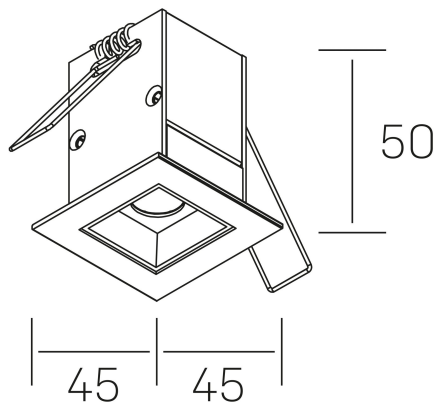

## GENERAL DETAILS

INSTALLATION	recessed with frame
FINISHES ALUMINIUM	Black-Black
LIGHT DIRECTION	Fixed
BEAM ANGLE	45°
INT/EXT IP DEGREE	IP20/23
MATERIAL	Aluminum
IK DEGREE	IK 6
UTILIZATION	Indoor
WARRANTY	3 years

## GENERAL DIMENSIONS

DIMENSIONS	45x45 mm
CUT OUT	37x37 mm
DIMENSIONES DE EMBALAJE	115 x 85 x 80 mm
PESO NETO	14

\*Please might expect a max.15% figure reduction in finishes other than white