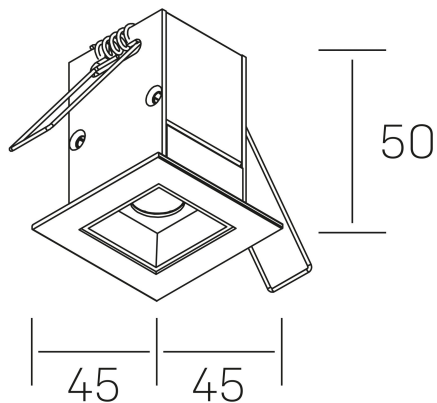

## GENERAL DETAILS

INSTALLATION	recessed with frame
FINISHES ALUMINIUM	Black-Black
LIGHT DIRECTION	Fixed
BEAM ANGLE	45°
INT/EXT IP DEGREE	IP20/23
MATERIAL	Aluminum
IK DEGREE	IK 6
UTILIZATION	Indoor
WARRANTY	3 years

## GENERAL DIMENSIONS

DIMENSIONS	45×45 mm
CUT OUT	37×37 mm
DIMENSIONES DE EMBALAJE	115 × 85 × 80 mm
PESO NETO	14

\*Please might expect a max.15% figure reduction in finishes other than white