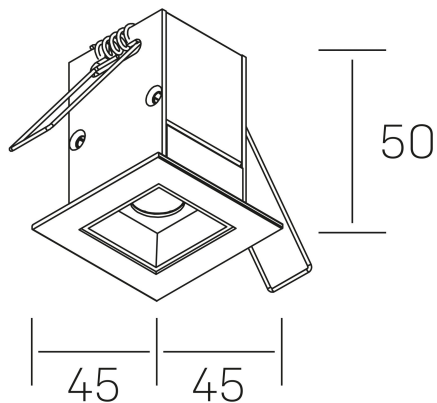

n ses
K51300.01.RF.BK-BK.45.ST.9.27.PU

GENERAL DETAILS

INSTALLATION	recessed with frame
FINISHES ALUMINIUM	Black-Black
LIGHT DIRECTION	Fixed
BEAM ANGLE	45°
INT/EXT IP DEGREE	IP20/23
MATERIAL	Aluminum
IK DEGREE	IK 6
UTILIZATION	Indoor
WARRANTY	3 years

ELECTRICAL DETAILS

LAMP	LED
POWER	2 W
COLOUR TEMPERATURE	2700K
LUMINOUS FLUX	175 Lm
EFFICACY DIMMING	58 Lm/W
DIMABLE	Push
DRIVER	Remote
CLASS PROTECTION	II
COLOUR RENDERING INDEX	CRI>90
VOLTAGE	220-240 V
FRECUENCIA	50-60 Hz
CURRENT INTENSITY	700 mA
LIFE TIME	35.000 h

GENERAL DIMENSIONS

DIMENSIONS	45×45 mm
CUT OUT	37×37 mm
DIMENSIONES DE EMBALAJE	115 × 85 × 80 mm
PESO NETO	14

*Please might expect a max.15% figure reduction in finishes other than white