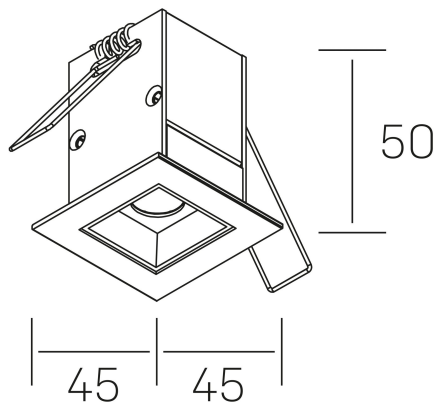

#### GENERAL DETAILS

INSTALLATION	recessed with frame
FINISHES ALUMINIUM	Black-Black
LIGHT DIRECTION	Fixed
BEAM ANGLE	45°
INT/EXT IP DEGREE	IP20/23
MATERIAL	Aluminum
IK DEGREE	IK 6
UTILIZATION	Indoor
WARRANTY	3 years

#### GENERAL DIMENSIONS

DIMENSIONS	45×45 mm
CUT OUT	37×37 mm
DIMENSIONES DE EMBALAJE	115 × 85 × 80 mm
PESO NETO	14

\*Please might expect a max.15% figure reduction in finishes other than white