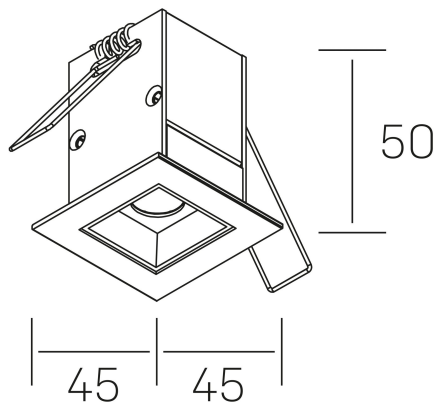

n ses
K51300.01.RF.BK-BK.30.ST.9.40.PU

GENERAL DETAILS

INSTALLATION	recessed with frame
FINISHES ALUMINIUM	Black-Black
LIGHT DIRECTION	Fixed
BEAM ANGLE	30°
INT/EXT IP DEGREE	IP20/23
MATERIAL	Aluminum
IK DEGREE	IK 6
UTILIZATION	Indoor
WARRANTY	3 years

ELECTRICAL DETAILS

LAMP	LED
POWER	2 W
COLOUR TEMPERATURE	4000K
LUMINOUS FLUX	195 Lm
EFFICACY DIMMING	65 Lm/W
DIMABLE	Push
DRIVER	Remote
CLASS PROTECTION	II
COLOUR RENDERING INDEX	CRI>90
VOLTAGE	220-240 V
FRECUENCIA	50-60 Hz
CURRENT INTENSITY	700 mA
LIFE TIME	50.000 h

GENERAL DIMENSIONS

DIMENSIONS	45×45 mm
CUT OUT	37×37 mm
DIMENSIONES DE EMBALAJE	115 × 85 × 80 mm
PESO NETO	14

*Please might expect a max.15% figure reduction in finishes other than white