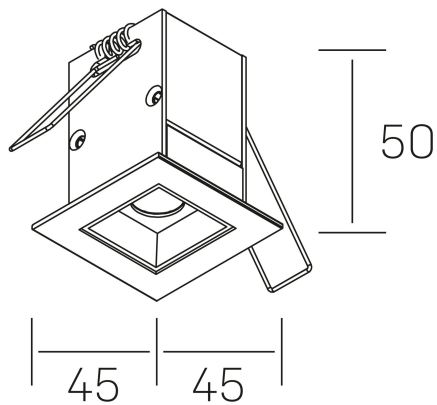

#### GENERAL DETAILS

INSTALLATION	recessed with frame
FINISHES ALUMINIUM	Black-Black
LIGHT DIRECTION	Fixed
BEAM ANGLE	30°
INT/EXT IP DEGREE	IP20/23
MATERIAL	Aluminum
IK DEGREE	IK 6
UTILIZATION	Indoor
WARRANTY	3 years

#### GENERAL DIMENSIONS

DIMENSIONS	45×45 mm
CUT OUT	37×37 mm
DIMENSIONES DE EMBALAJE	115 × 85 × 80 mm
PESO NETO	14

\*Please might expect a max.15% figure reduction in finishes other than white